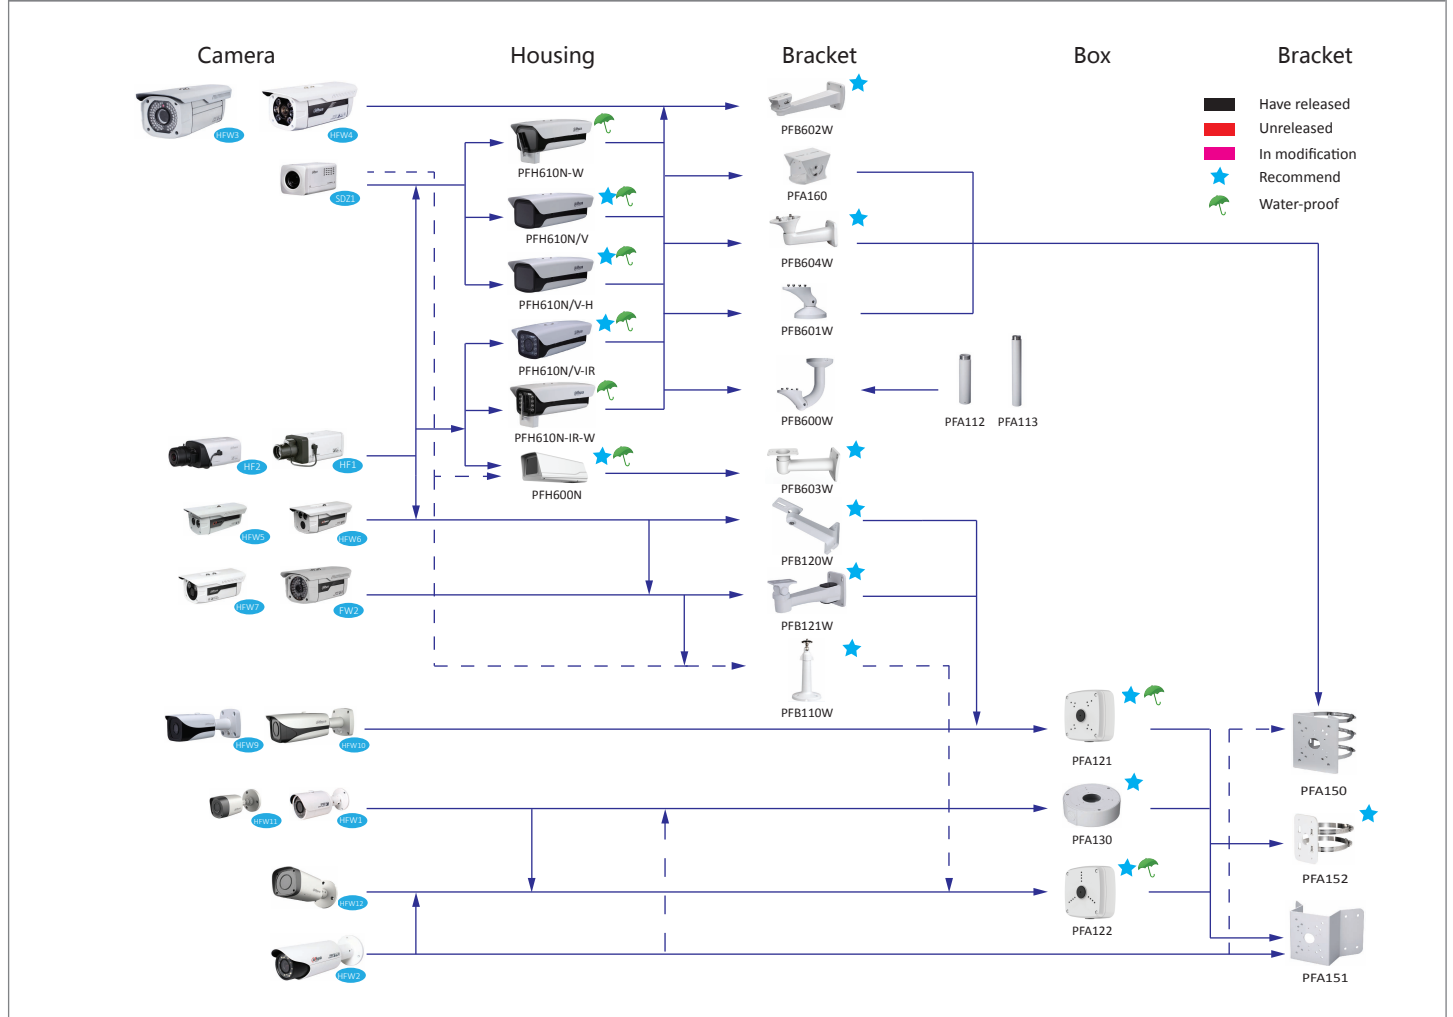

# Selection of box cameras

Shape	Analog	HDCVI	Network	HDSDI
	FW171/181/191G	HFW1100/2100/2200/ 2120/2220S	HFW1000/1200/2100/4100/4200/4300S, HFW1000/1200S-W	HFW2200S
			HFW3100/3101/3200/3202/3300/3301/ 5100/5200/5202/5300/5302/5502C HFW5100/5200/5300C-L	HFW3200C
	F581/781/681/481E, F480F	HF3101	HF3100/3101/3200/3300/ 3301/3500/5100/5200	HF3200
		HF3220E	HF8281/8301/81200E	
			HFW3300	
			HFW5100/5200-IRA	
	FW171/181/191D, FW480D, FW480H	HFW2100/2200B	HFW1100/2200	
	FW181/191J	HFW2100/2200D	HFW2200D	
			HFW5100/5200D	
	FW181/191I	HFW2100/2200E	HFW4100/4200/4300E	
	FW191/481/581/781I	HFW3220E-Z	HFW5100/5200/5300E(-Z/VF), HFW8301E(-Z), HFW8281E-Z, HFW5200E-Z12	
	FW181R	HFW1100R		
	FW181R-VF	HFW1100/2120/2220R-VF, HFW2120/2220R-Z	HFW2100/2200/2300R-Z/VF, HFW2101/2201R-ZS/VFS	
	FW480C			

Shape	Zoom
	SDZ2030EB-N, SDZ1018/2020B-N, SDZ1020/2020/2030S-N

# Selection of dome cameras

Shape	Analog	HDCVI	Network	HDSDI
	DB480C		HD1000/1200C(-W), HD2100, HDB3200/4100/4200/4300C, HDB4100/4200/4300C(-A), EB5400	
			HDB4100/4200/4300F-PT, HDPW4100/4200/4300F-WPT	
	DW181/191H			
	DW171/181/191E, DW171F, DW480E	HDW1100/2100/2200/2120/2220S	HDW2100, HDW1000/1200/3200/4100/4200/4300S	HDW2200S
		HDW1100/2100/2200/2120/2220M	HDW4120/4220M	
		HDW1100C		
	DW181/191/481M		HDW4100/4200/4300C	
	DW181R	HDW1100R		
	DB(W)480/581B, DBW481B		HDB(W)3300	HDB(W)3200
			HDB(W)3100/3101/3200/3202/3301/5100/5200/5202/5300/5302/5502, HDB(W)8301(-Z), HDB(W)8281-Z	
		HDBW3220E		
		HDBW2120/2220E	HDBW1000/1200E(-S/-W), HDBW4100/4200/4300E(-S/-AS), HDBW4800E	
	DBW181R-VF	HDBW1100/2120/2220R-VF, HDBW2120/2220R-Z	HDBW2100/2200/2300R-Z/VF, HDBW2101/2201R-ZS/VFS	
			EB(W)8600/81200	