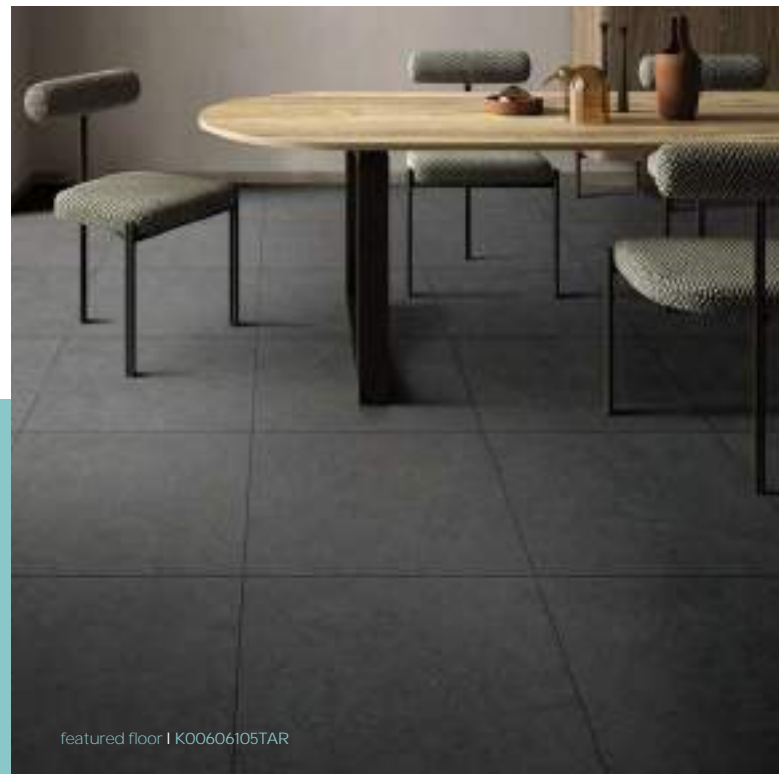

featured floor | K01266101TAR

featured wall | M05A100 22

featured floor | K01266104TAR

DININGROOM APPLICATION

Embrace the serene charm of the shoreline within the comfort of your dining space, as each piece reflects the natural beauty and tranquility of coastal landscapes. With meticulous craftsmanship, this series captures the essence of sandy textures and earthy hues, elevating your dining experience to a whole new level of elegance. Whether it's a casual family meal or an intimate dinner with friends, immerse yourself in the coastal ambiance and relish the joy of dining amidst the timeless allure of our DULCET series.