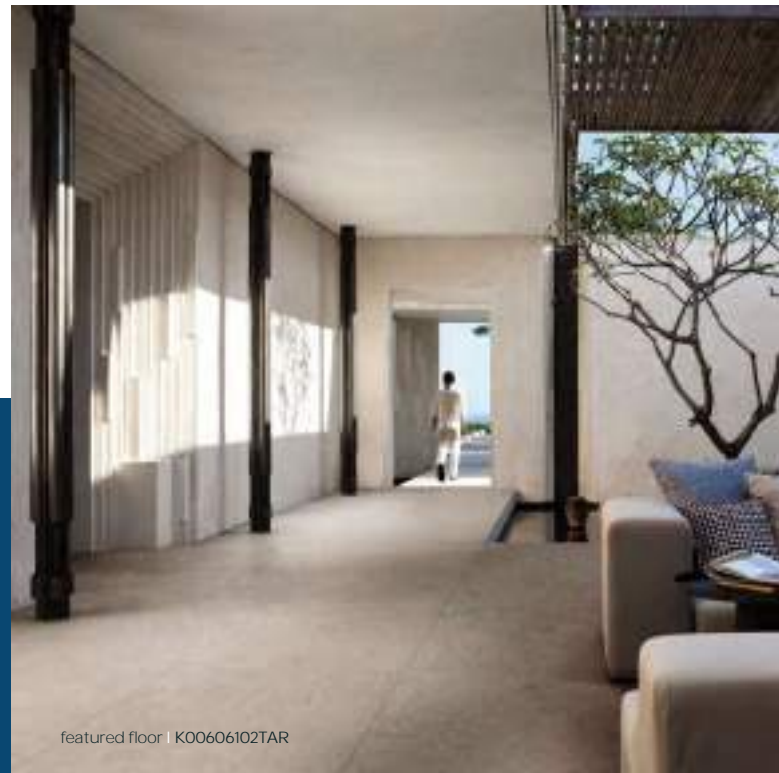

SPA WELLNESS APPLICATION

Rejuvenation with our luxurious DULCET series, thoughtfully designed for SPA WELLNESS CENTER application, drawing inspiration from the serene visuals of a sandy beach. Immerse yourself in a blissful oasis of coastal charm and elegance as each carefully crafted piece from this series embodies the soothing textures and earthy tones of the shoreline. Elevate your spa wellness center with the timeless allure of the beach, creating an ambiance of serenity and relaxation for your guests. Whether it's a serene massage room, a tranquil meditation area, or a rejuvenating steam bath, the DULCET series effortlessly blends contemporary aesthetics with coastal aesthetics, offering a sensory journey that nourishes the body and soul. Embrace the coastal grace and sophistication of our DULCET series, where the beauty of the beach meets the world of spa wellness, delivering an unforgettable experience of well-being and harmony for your guests.