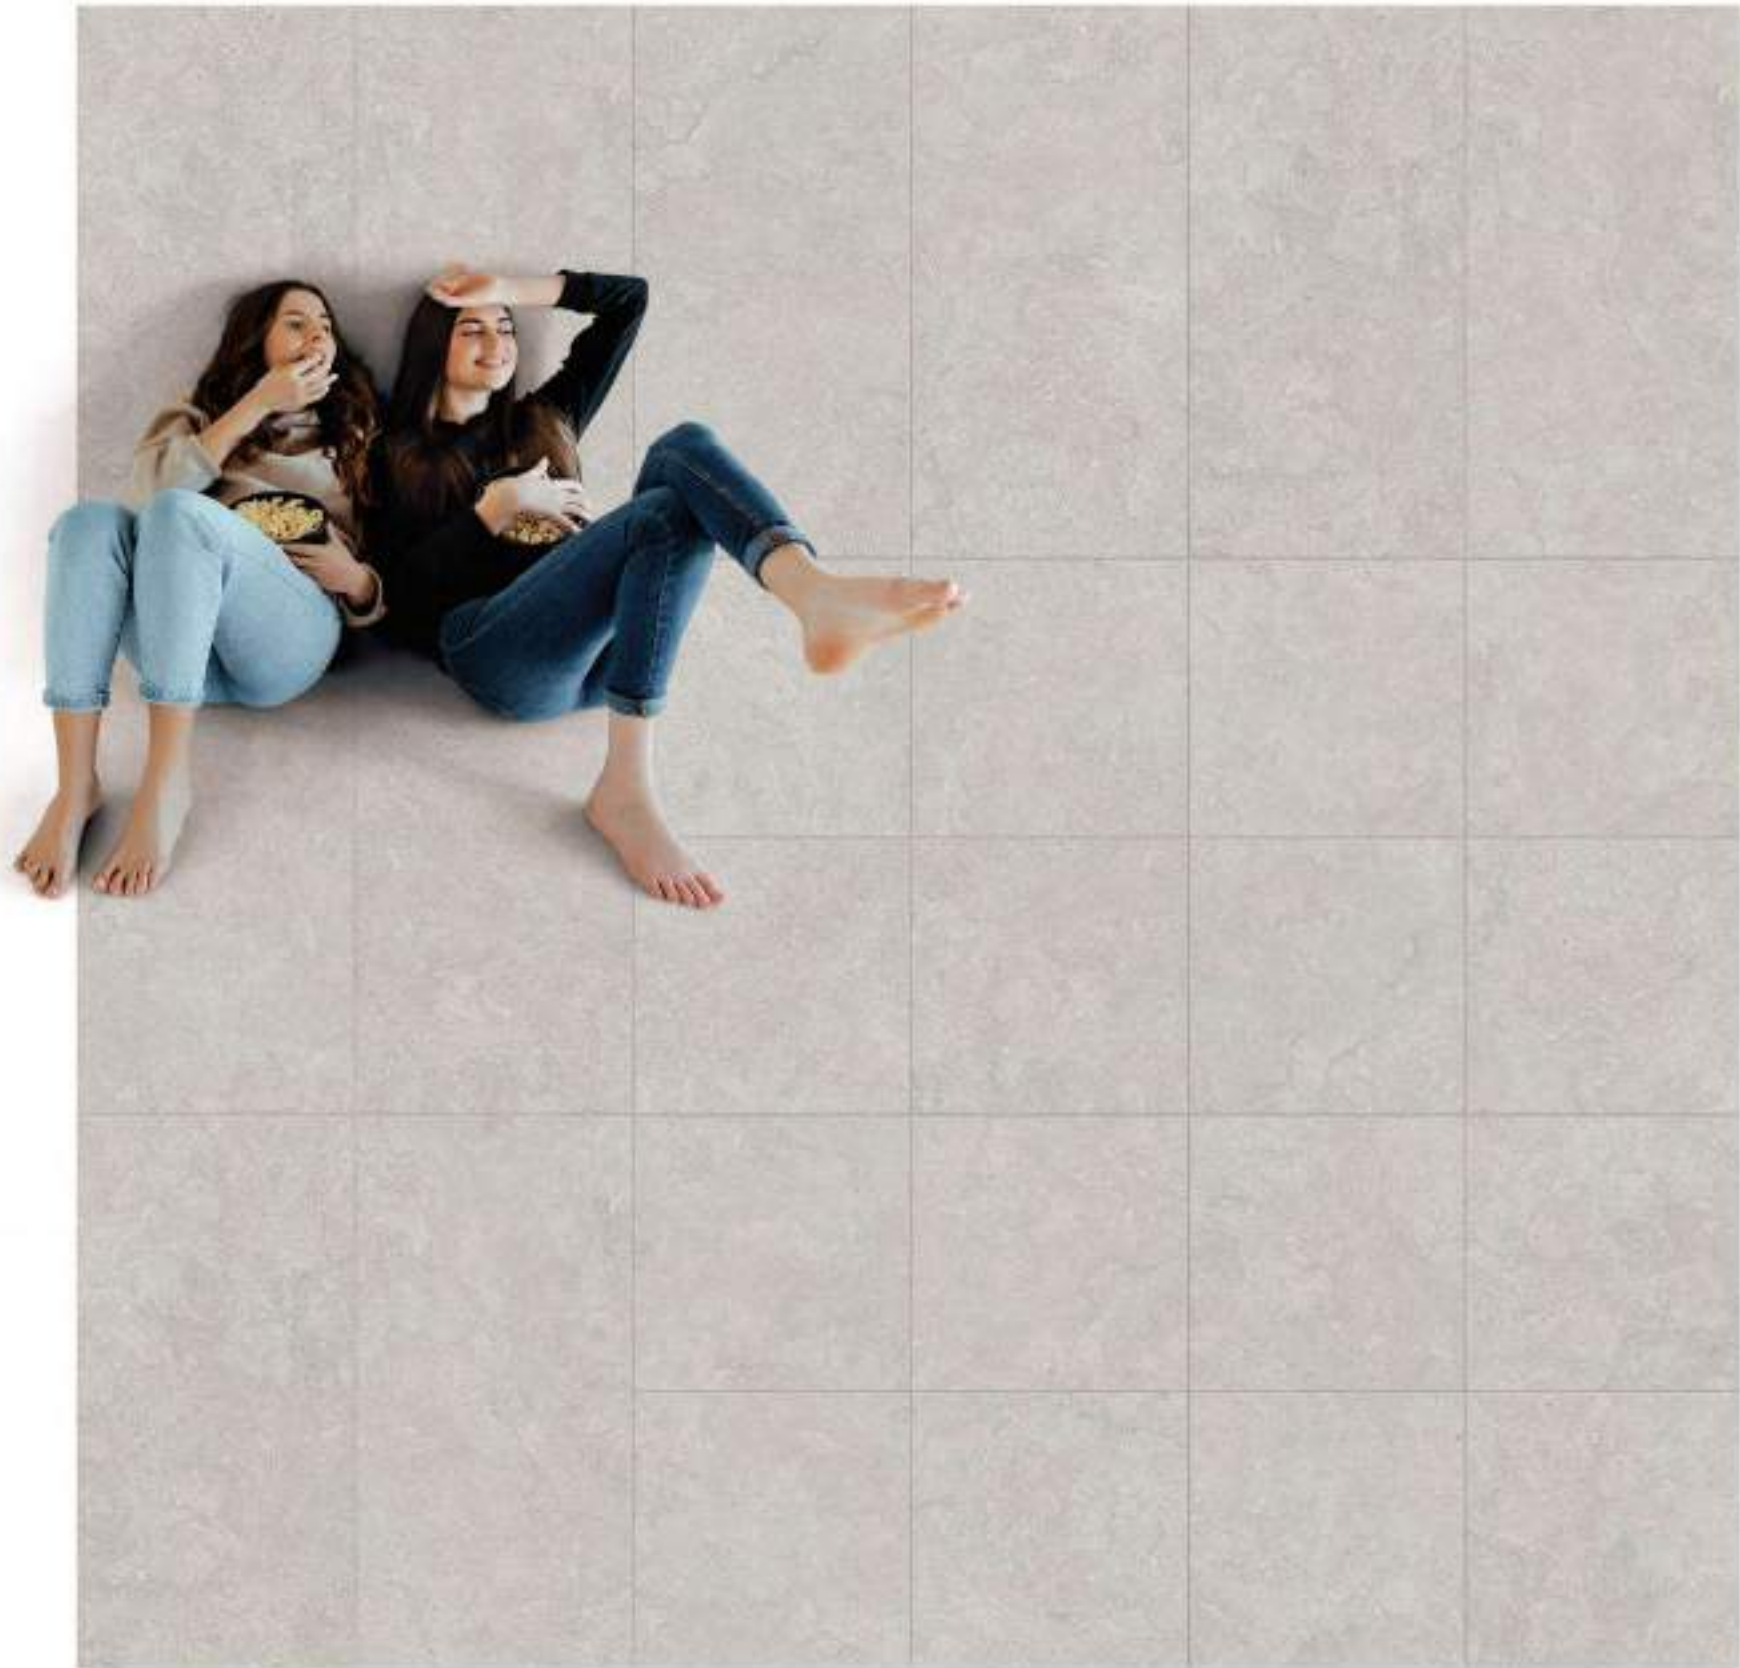

DULCET **ASH**

DULCET **BEIGE**

DULCET **MARONE**

DULCET **CINDER**

DULCET **COAL**

DULCET ASH

DULCET ASH, a mesmerizing collection of light grey porcelain tiles designed to exude elegance and sophistication in every space. DULCET ASH tiles create a soothing ambiance that complements various decor styles, making them the perfect choice for those seeking a refined and contemporary touch.