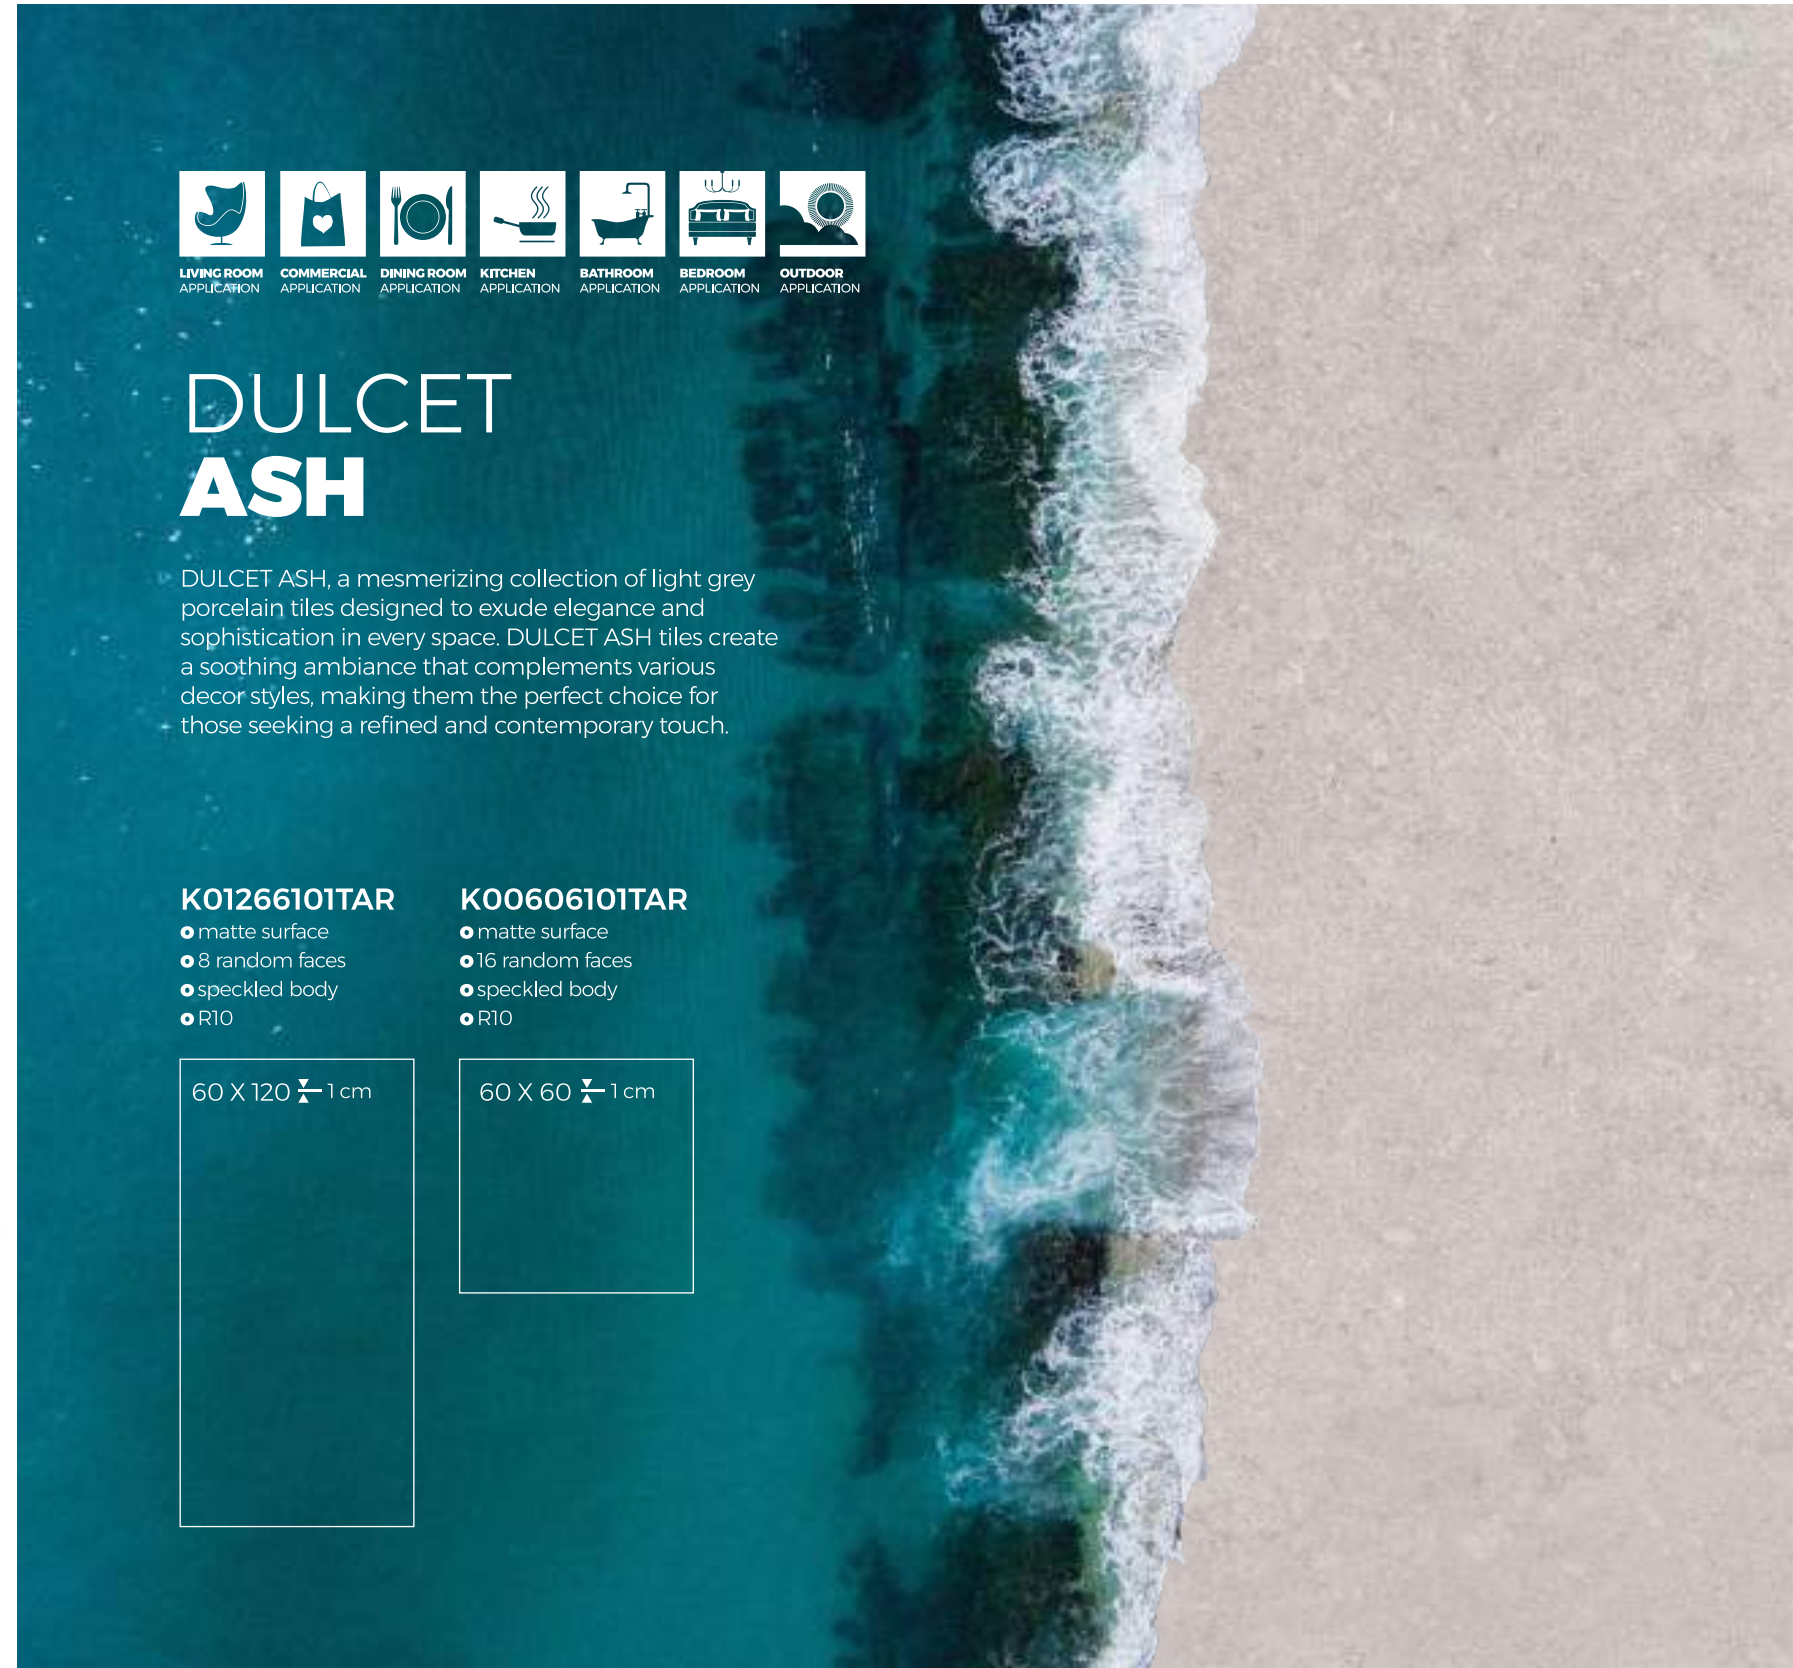

K00606101TAR

- matte surface
- 16 random faces
- speckled body
- R10

60 X 60 $\frac{1}{2}$ 1 cm