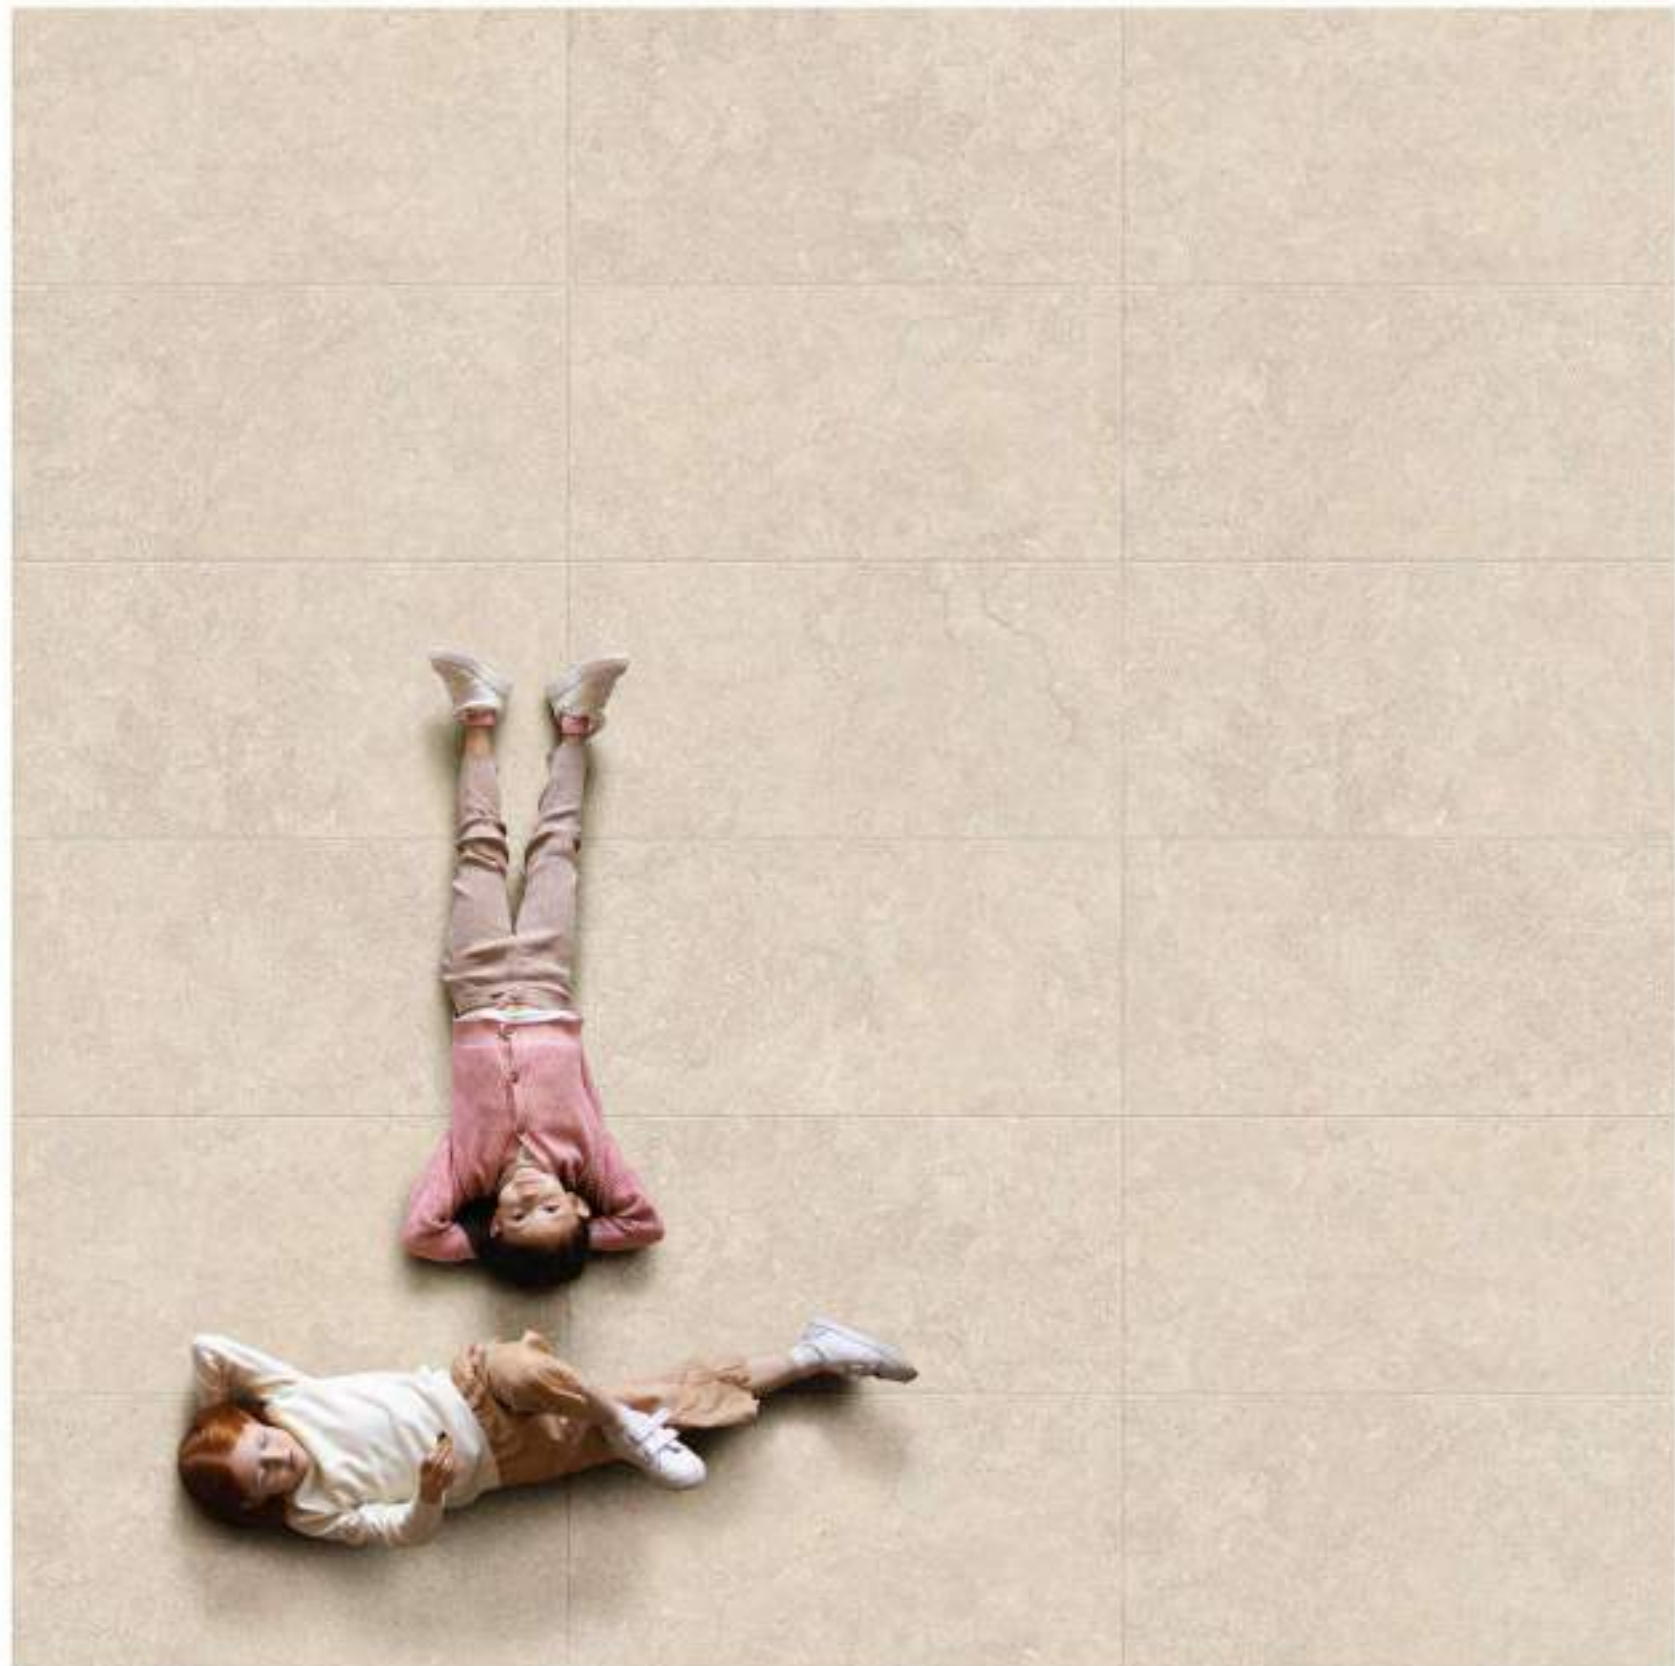

K01266101TAR

- matte surface
- 8 random faces
- speckled body
- R10

60 X 120 $\frac{1}{2}$ 1 cm

K00606101TAR

- matte surface
- 16 random faces
- speckled body
- R10

60 X 60 $\frac{1}{2}$ 1 cm

DULCET BEIGE

Step into a world of understated luxury with DULCET BEIGE, inspired by the warm and inviting hues of natural beige tones, this tile radiate an aura of refined elegance that seamlessly complements any interior design vision. DULCET BEIGE offer a harmonious foundation that brings sophistication and charm to your living spaces.