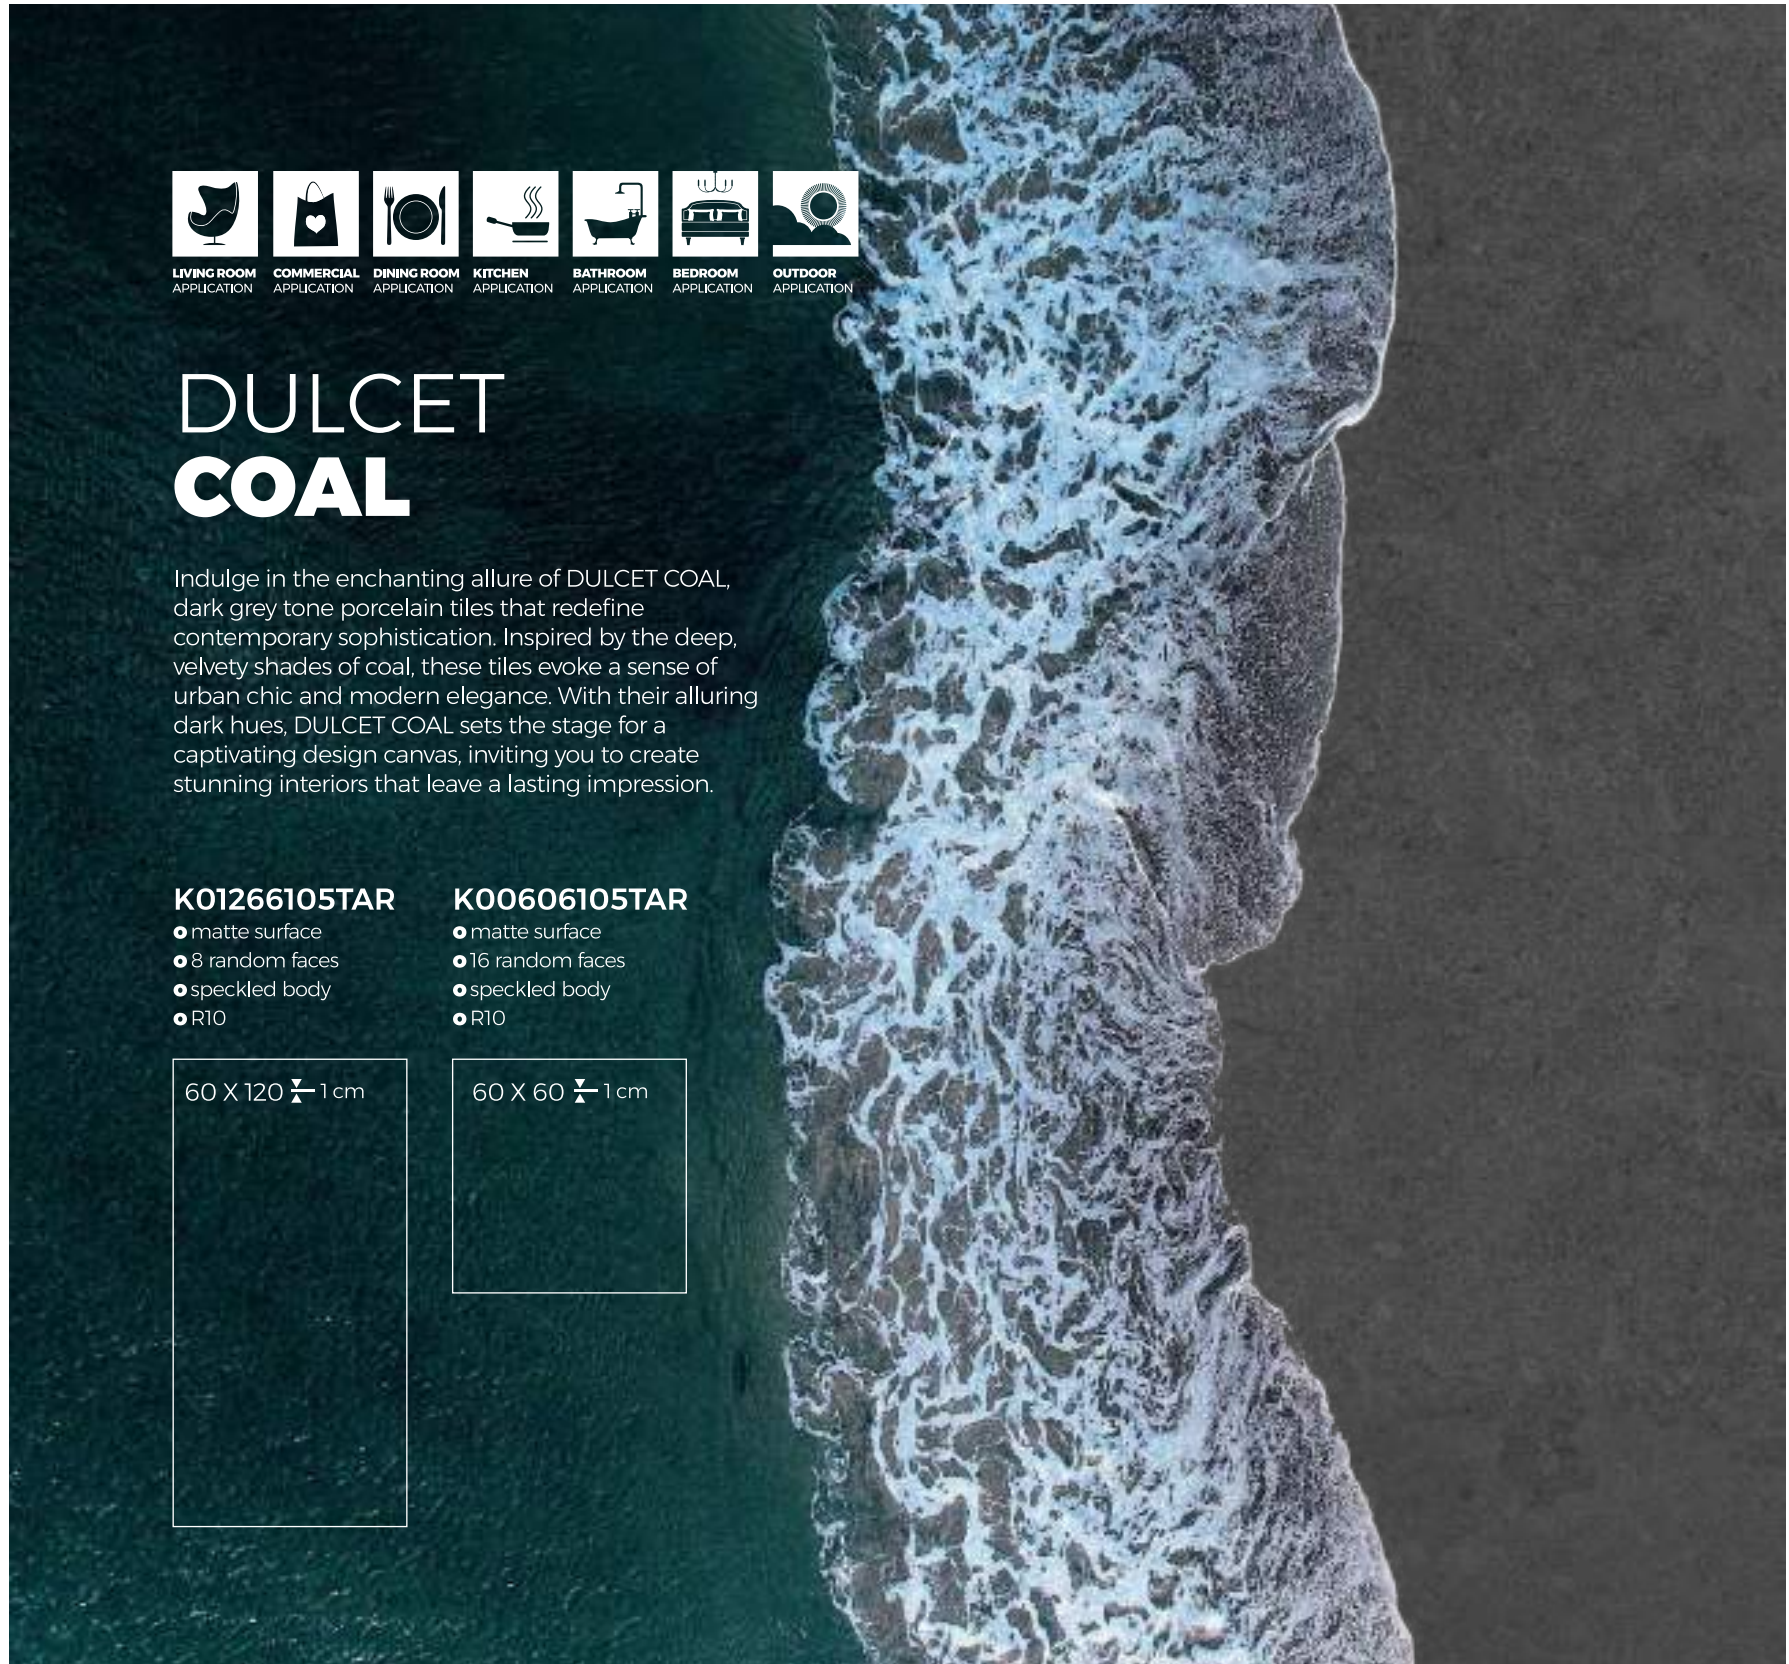

K00606105TAR

- matte surface
- 16 random faces
- speckled body
- R10

60 X 60 $\frac{1}{2}$ 1 cm