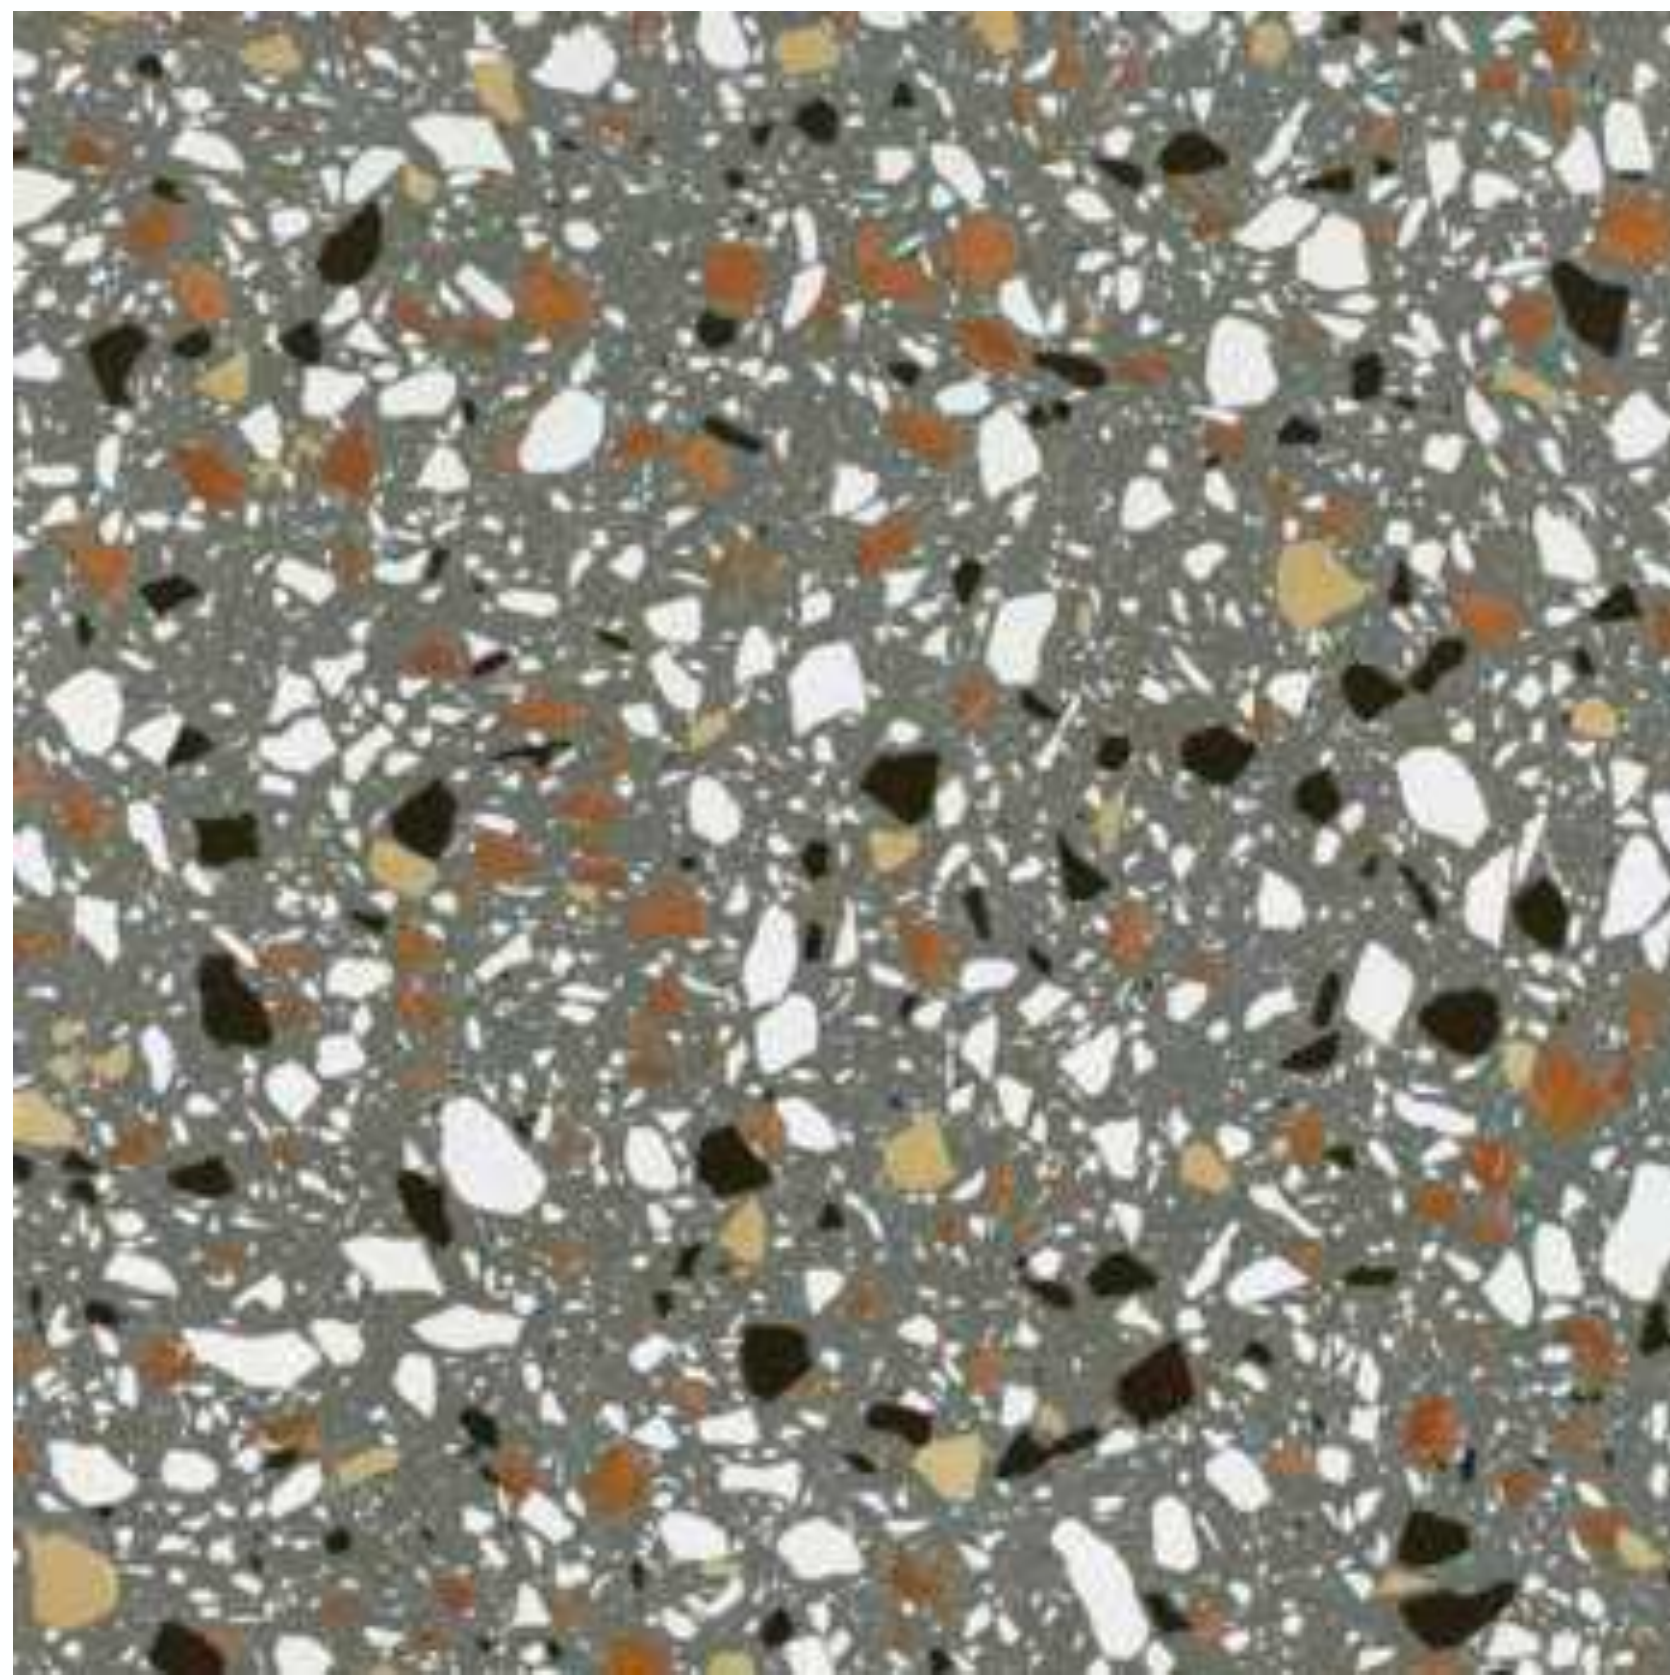

TERRAZZO MULANO 600x600 mm

Matt Glazed Tiles

FCT611S