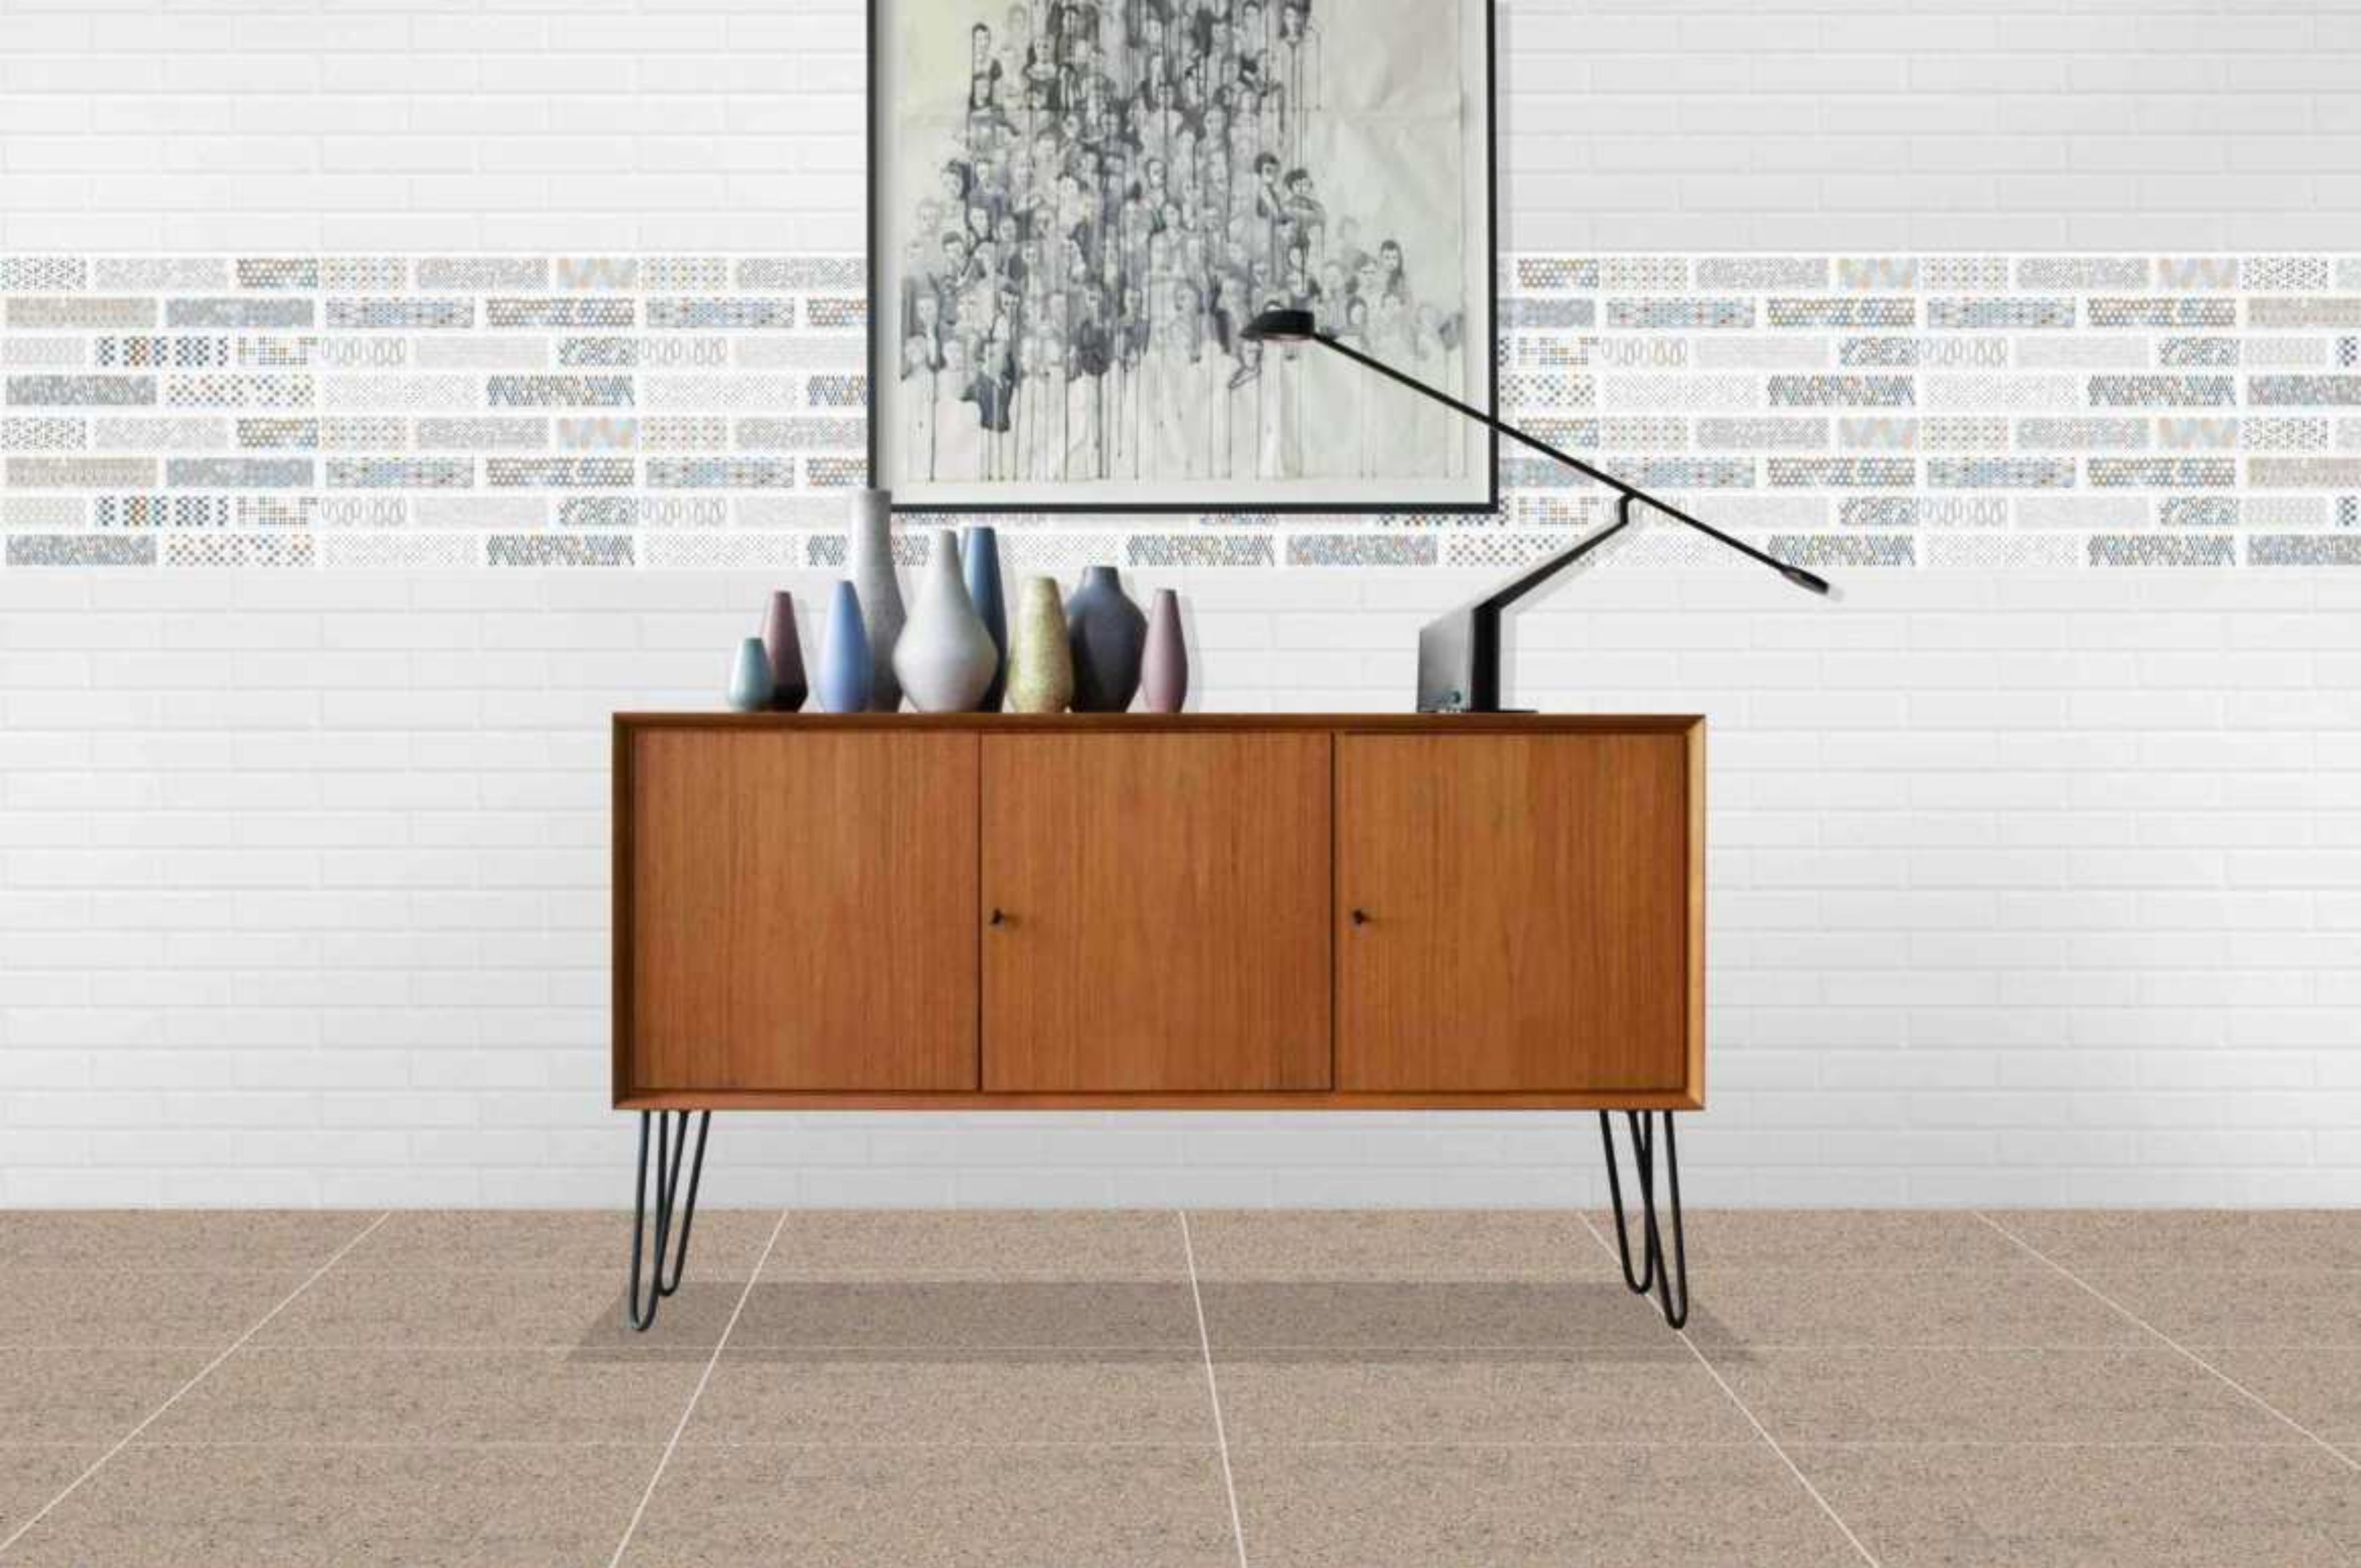

TERRAZZO 600x600 mm

Matt Glazed Tiles