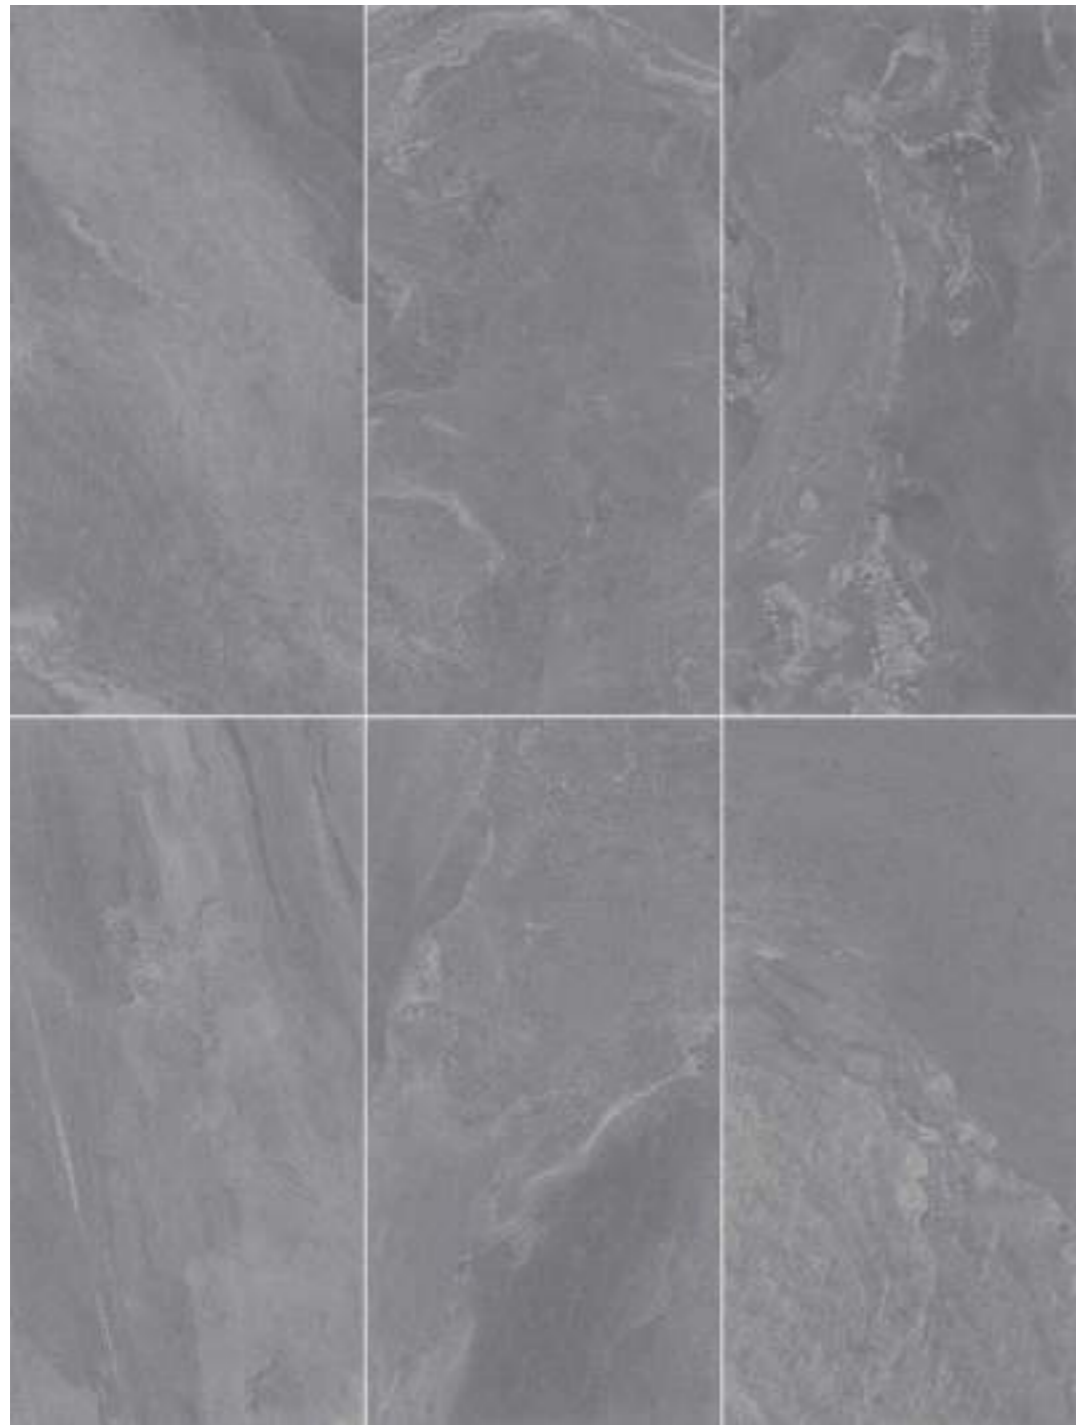

Speckled Blank Mold Coarse Dry Grain Process Flash Dry Particle
斑点坯 模具 粗干粒 闪光干粒

维多利亚海岩
VICTORIA ROCK

FL60VR08RG (600x600)
14PATTERNS

FL612VR08RG (600x1200)
6PATTERNS

深灰/Dark Grey

Speckled Blank Mold Coarse Dry Grain Process Flash Dry Particle
斑点坯 模具 粗干粒 闪光干粒

灰白/Off White FL60VR01RG

14PATTERNS

米黄/Beige FL60VR02RG

14PATTERNS

中灰/Medium Grey FL60VR07RG

14PATTERNS

深灰/Dark Grey FL60VR08RG

14PATTERNS

灰白/Off White FL612VR01RG

6PATTERNS

米黄/Beige FL612VR02RG

6PATTERNS

中灰/Medium Grey FL612VR07RG

6PATTERNS

深灰/Dark Grey FL612VR08RG

6PATTERNS