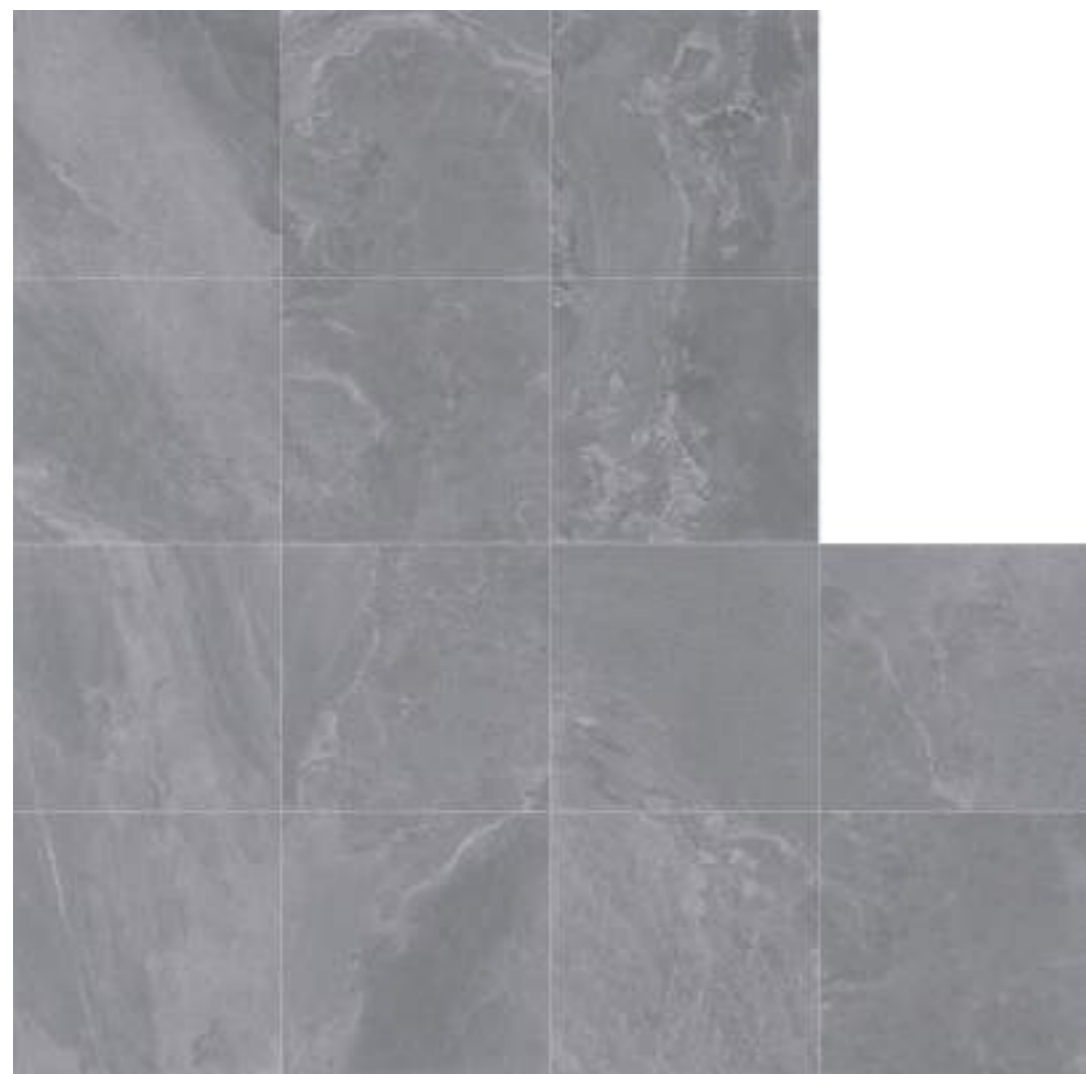

中灰/Medium Grey FL60VR07RG

14PATTERNS