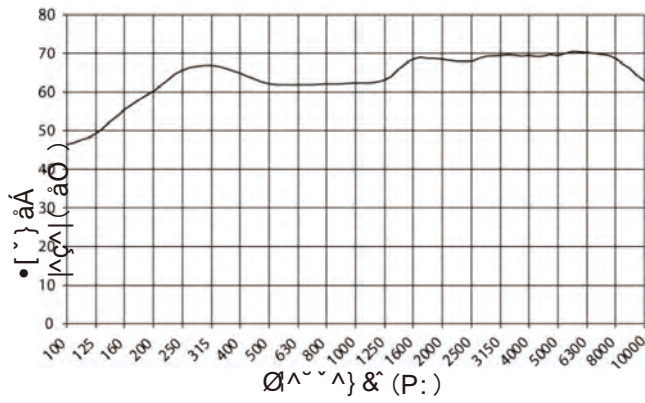

Frequency Response