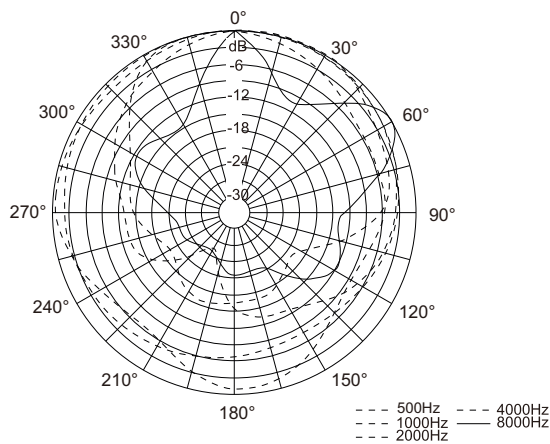

Polar Diagram