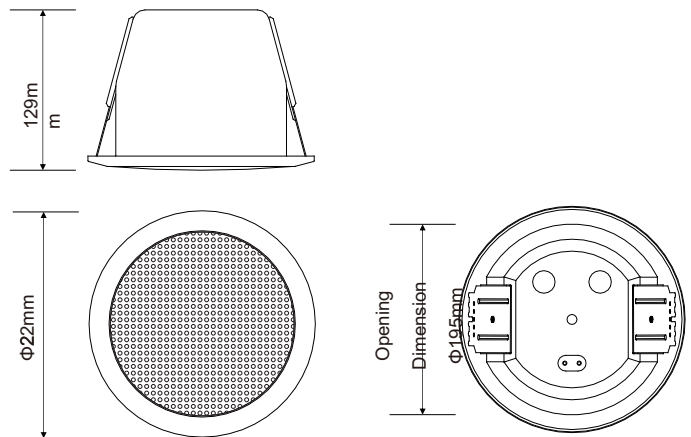

Rated input voltage	100 V / 70 V
Connection	Ceramic Terminal
Dimensions	Φ 222 mm x 129 mm
Hole cut-out size	Φ 195 mm
Diameter of speaker	6.5"
Weight of magnet	1.57 kg
Front grill color	White (RAL9003)
Dome color	Red (RAL3000)
Thermal Fuse	150°C
DC Blocking capacitor	Yes (2.2uF) L-VCM6A/EN(C) No L-VCM6A/EN

Frequency Response

Circuit Diagram

Polar Diagram

Three-View Diagram

For more information,

<https://honeywellbuildings.in>

Call: 1-800-103-0339

Email: HBT-Indiabuildings@honeywell.com