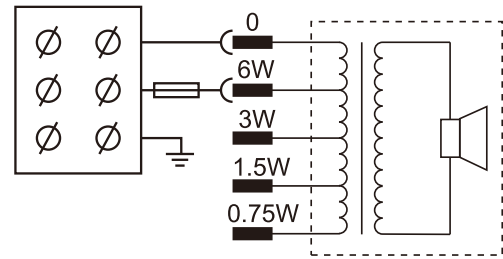

Circuit Diagram