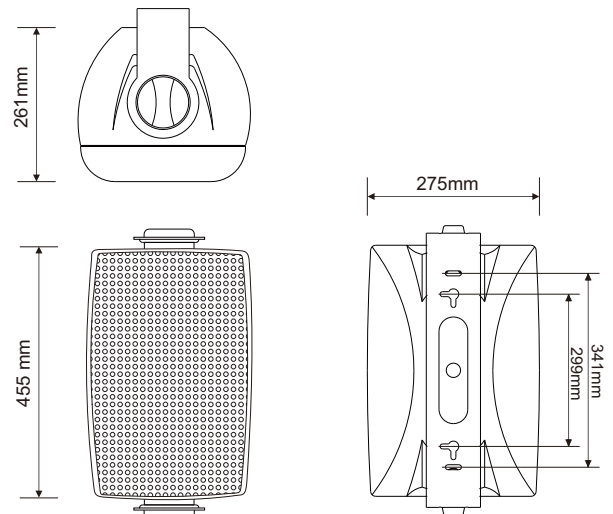

Technical Specification

Max power	100 W
Rated power	80 W
Power taps @ 100V	80 W / 40 W / 20 W
Power taps @ 70V	40 W / 20 W / 10 W
SPL at 80W / 1W (1kHz, 1m)	113 dB / 96 dB
Frequency range (-10dB)	60 Hz - 20kHz
Dispersion angle (1KHz / -6dB)	135 °
Rated impedance	125 Ω / 250 Ω / 500 Ω

Rated input voltage	100 V / 70 V / 8 Ω
Connector	Binding post terminals
Dimensions (W×H×D)	275 × 455 × 261 mm
Diameter of speaker	8" woofer, 1" tweeter
Weight	7.5 kg
Color	White (RAL9003)

Frequency Response

Circuit Diagram

Polar Diagram

Three-View Diagram

For more information,
<https://honeywellbuildings.in>
 Call: 1-800-103-0339
 Email: HBT-Indiabuildings@honeywell.com

Honeywell HBT India Buildings
 Unitech Trade Center, 5th Floor, Sector-43,
 Block C, Sushant Lok Phase - I,
 Gurgaon - 122 002