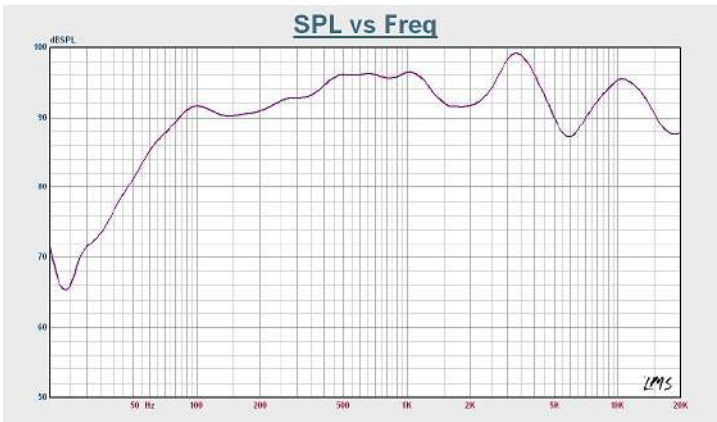

Frequency Response