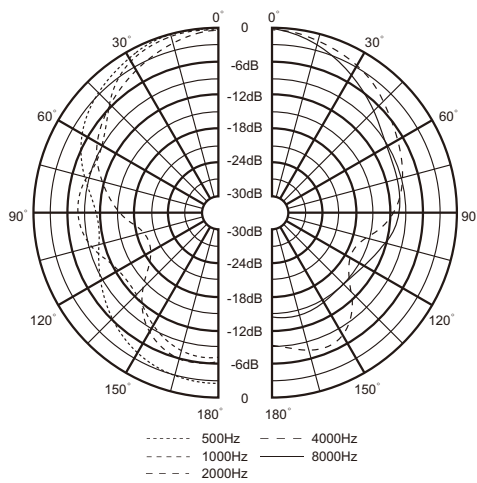

Technical Specification

Max power	100 W
Rated power	80 W
Power taps @ 100V	80 W / 40 W / 20 W
Power taps @ 70V	40 W / 20 W / 10 W
SPL at 80W / 1W (1kHz, 1m)	113 dB / 96 dB
Frequency range (-10dB)	60 Hz - 20kHz
Dispersion angle (1KHz / -6dB)	135 °
Rated impedance	125 Ω / 250 Ω / 500 Ω

Rated input voltage	100 V / 70 V / 8 Ω
Connector	Binding post terminals
Dimensions (W×H×D)	275 × 455 × 261 mm
Diameter of speaker	8" woofer, 1" tweeter
Weight	7.5 kg
Color	White (RAL9003)

Frequency Response

Circuit Diagram

Polar Diagram

Three-View Diagram

For more information,
<https://honeywellbuildings.in>
 Call: 1-800-103-0339
 Email: HBT-Indiabuildings@honeywell.com

Honeywell HBT India Buildings
 Unitech Trade Center, 5th Floor, Sector-43,
 Block C, Sushant Lok Phase - I,
 Gurgaon - 122 002