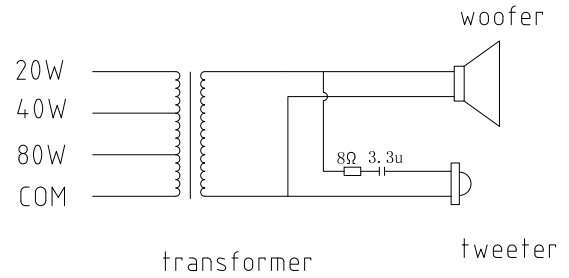

Circuit Diagram