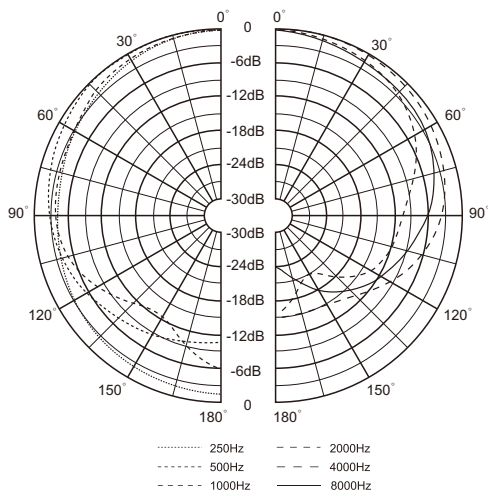

Technical Specification

Max power	60 W
Rated power	40 W
Power taps @ 100V	40 W / 20 W / 10 W
Power taps @70V	20 W / 10 W / 5 W
SPL at 40W / 1W (1kHz, 1m)	99 dB / 84 dB
Frequency range (-10dB)	100 Hz - 20kHz
Dispersion angle (1KHz / -6dB)	160 °
Rated impedance	250 Ω / 500 Ω / 1k Ω

Rated input voltage	100 V / 70 V / 8 Ω
Connector	Binding post terminals
Dimensions (W×H×D)	172 × 302 × 165 mm
Diameter of speaker	5" woofer, 1" tweeter
Weight	3.2 kg
Color	White (RAL9003)

Frequency Response

Circuit Diagram

Polar Diagram

Three-View Diagram

For more information,
<https://honeywellbuildings.in>
 Call: 1-800-103-0339
 Email: HBT-Indiabuildings@honeywell.com

Honeywell HBT India Buildings
 Unitech Trade Center, 5th Floor, Sector-43,
 Block C, Sushant Lok Phase - I,
 Gurgaon - 122 002