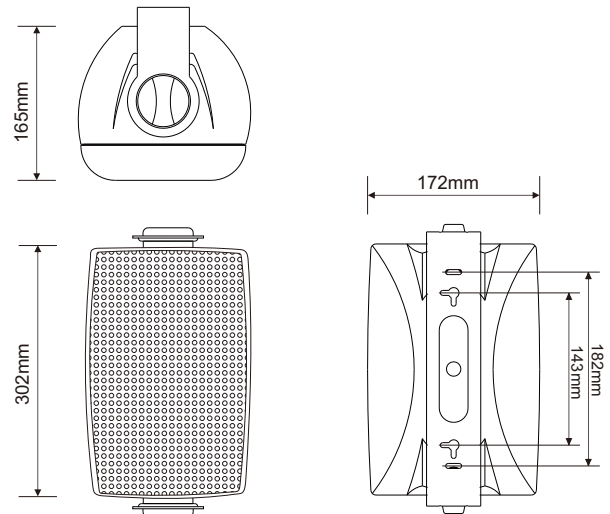

Technical Specification

Max power	60 W
Rated power	40 W
Power taps @ 100V	40 W / 20 W / 10 W
Power taps @70V	20 W / 10 W / 5 W
SPL at 40W / 1W (1kHz, 1m)	99 dB / 84 dB
Frequency range (-10dB)	100 Hz - 20kHz
Dispersion angle (1KHz / -6dB)	160 °
Rated impedance	250 Ω / 500 Ω / 1k Ω

Rated input voltage	100 V / 70 V / 8 Ω
Connector	Binding post terminals
Dimensions (W×H×D)	172 × 302 × 165 mm
Diameter of speaker	5" woofer, 1" tweeter
Weight	3.2 kg
Color	White (RAL9003)

Frequency Response

Circuit Diagram

Polar Diagram

Three-View Diagram

For more information,
<https://honeywellbuildings.in>
 Call: 1-800-103-0339
 Email: HBT-Indiabuildings@honeywell.com

Honeywell HBT India Buildings
 Unitech Trade Center, 5th Floor, Sector-43,
 Block C, Sushant Lok Phase - I,
 Gurgaon - 122 002