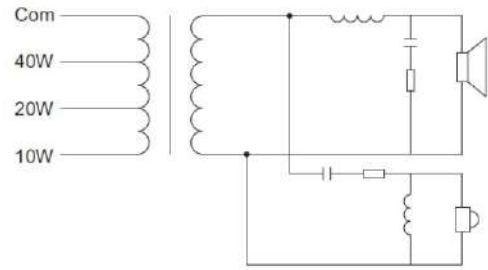

Circuit Diagram