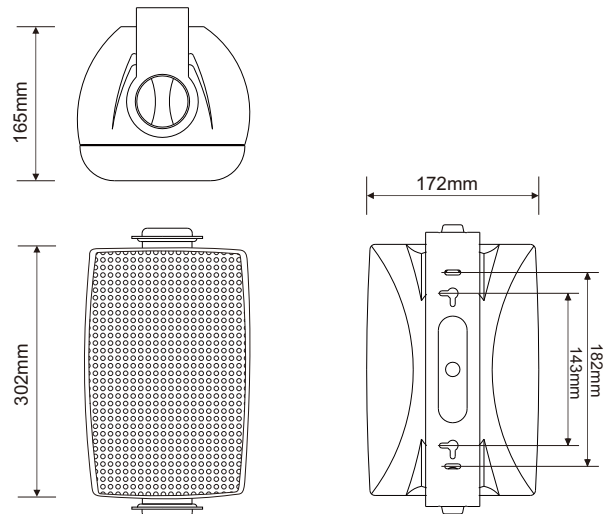

Technical Specification

Max power	60 W
Rated power	40 W
Power taps @ 100V	40 W / 20 W / 10 W
Power taps @ 70V	20 W / 10 W / 5 W
SPL at 40W / 1W (1kHz, 1m)	99 dB / 84 dB
Frequency range (-10dB)	100 Hz - 20kHz
Dispersion angle (1KHz / -6dB)	160 °
Rated impedance	250 Ω / 500 Ω / 1k Ω

Rated input voltage	100 V / 70 V / 8 Ω
Connector	Binding post terminals
Dimensions (W×H×D)	172 × 302 × 165 mm
Diameter of speaker	5.25" woofer, 1" tweeter
Weight	3.2 kg
Color	Charcoal (RAL 7021)

Frequency Response

Circuit Diagram

Polar Diagram

Three-View Diagram

For more information,
<https://honeywellbuildings.in>
 Call: 1-800-103-0339
 Email: HBT-Indiabuildings@honeywell.com

Honeywell HBT India Buildings
 Unitech Trade Center, 5th Floor, Sector-43,
 Block C, Sushant Lok Phase - I,
 Gurgaon - 122 002