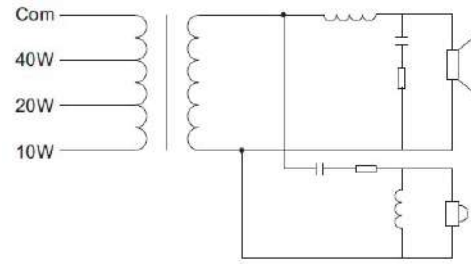

Circuit Diagram