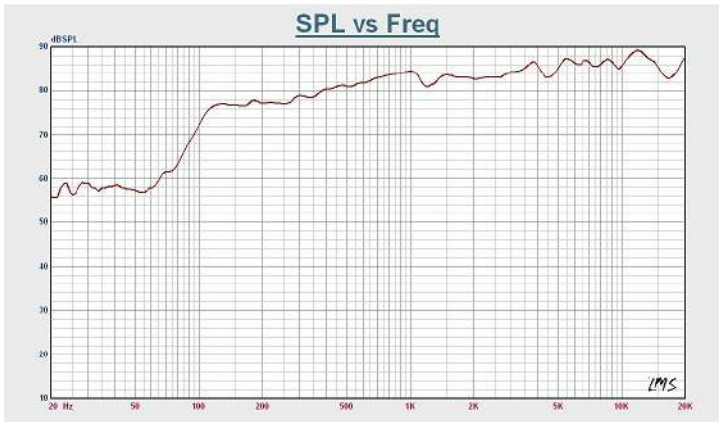

PRODUCT DESCRIPTION

L-PWP40B is a versatile, 40W cabinet loudspeaker intended for use in general indoor applications. The loudspeaker is ideal for use in theme bars, music restaurants, groceries, video shops, meeting rooms, office buildings, exhibition halls, gyms, and presentation rooms. Equipped with high linearity anti-fatigue rubber, the bass audio performance is free from distortion due to prolonged low-frequency operation. Treble circuit unit adopts dome Cortina design,

extending the treble range of frequency response and increasing the high quality acoustic performance. The traditional screw type terminal makes it easier for connection. A 5-step volume can be controlled by knob console on the back box. The adjustable installation brackets flexibly position the loudspeakers that meet the needs of different indoors sound field characteristics. The loudspeaker is CE and RoHS complied.

Technical Specification

Max power	60 W
Rated power	40 W
Power taps @ 100V	40 W / 20 W / 10 W
Power taps @ 70V	20 W / 10 W / 5 W
SPL at 40W / 1W (1kHz, 1m)	99 dB / 84 dB
Frequency range (-10dB)	100 Hz - 20kHz
Dispersion angle (1KHz / -6dB)	160 °
Rated impedance	250 Ω / 500 Ω / 1k Ω

Rated input voltage	100 V / 70 V / 8 Ω
Connector	Binding post terminals
Dimensions (W×H×D)	172 × 302 × 165 mm
Diameter of speaker	5.25" woofer, 1" tweeter
Weight	3.2 kg
Color	Charcoal (RAL 7021)

Frequency Response