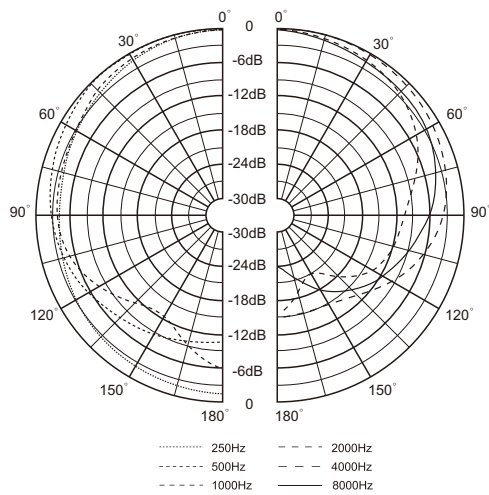

Technical Specification

Max power	60 W
Rated power	40 W
Power taps @ 100V	40 W / 20 W / 10 W
Power taps @ 70V	20 W / 10 W / 5 W
SPL at 40W / 1W (1kHz, 1m)	99 dB / 84 dB
Frequency range (-10dB)	100 Hz - 20kHz
Dispersion angle (1KHz / -6dB)	160 °
Rated impedance	250 Ω / 500 Ω / 1k Ω

Rated input voltage	100 V / 70 V / 8 Ω
Connector	Binding post terminals
Dimensions (W×H×D)	172 × 302 × 165 mm
Diameter of speaker	5.25" woofer, 1" tweeter
Weight	3.2 kg
Color	Charcoal (RAL 7021)

Frequency Response

Circuit Diagram

Polar Diagram

Three-View Diagram

For more information,
<https://honeywellbuildings.in>
 Call: 1-800-103-0339
 Email: HBT-Indiabuildings@honeywell.com

Honeywell HBT India Buildings
 Unitech Trade Center, 5th Floor, Sector-43,
 Block C, Sushant Lok Phase - I,
 Gurgaon - 122 002