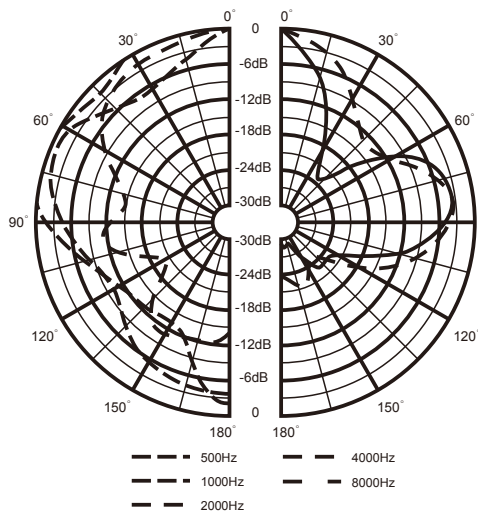

#### Technical Specification

Max power	20 W
Rated power	10 W
Power taps @ 100V	10 W / 5 W / 2.5 W / 1.25 W
SPL at 10W/1W (100Hz-10KHz, 1m)	98 dB / 89 dB
SPL at 10W power/1W (100Hz-10KHz, 4m)	86 dB / 77dB
Frequency response (-10dB)	150 Hz -20 KHz
Rated impedance	1 Ω / 2 KΩ / 4 KΩ / 8 KΩ

## Frequency Response

## Circuit Diagram

## Three-View Diagram