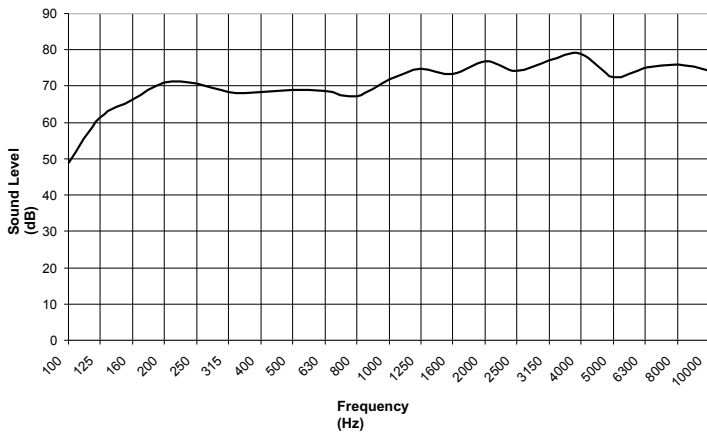

Frequency Response