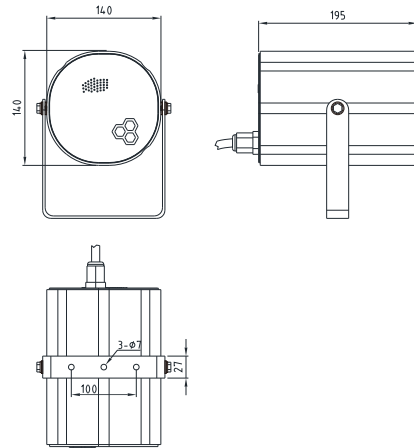

Rated input voltage	100 V / 70 V
Connector	Fire-resistant cable
Dimensions (D x L)	Φ140 x 195 mm
Weight	2.62 Kg
Color	White( RAL9003 )
Material	Aluminum
DC Blocking Capacitor	Yes (2.7uF) L-VJM10A/EN(C)
	No L-VJM10A/EN

## Circuit Diagram

## Polar Diagram

## Three-View Diagram