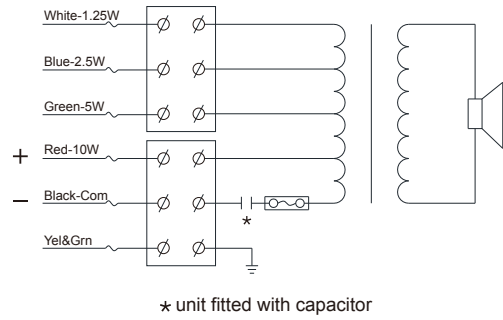

Circuit Diagram