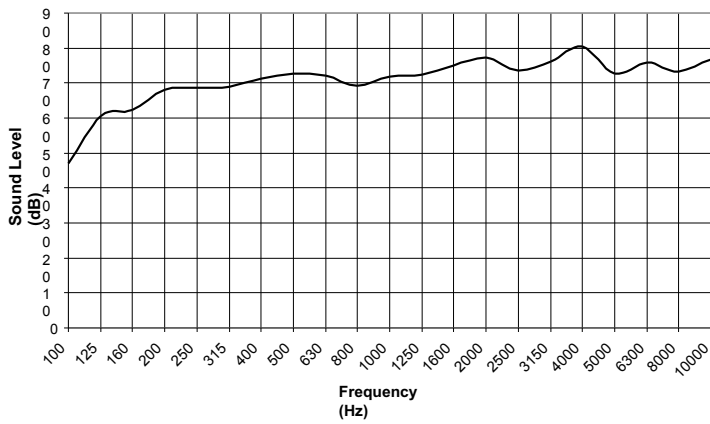

Frequency Response