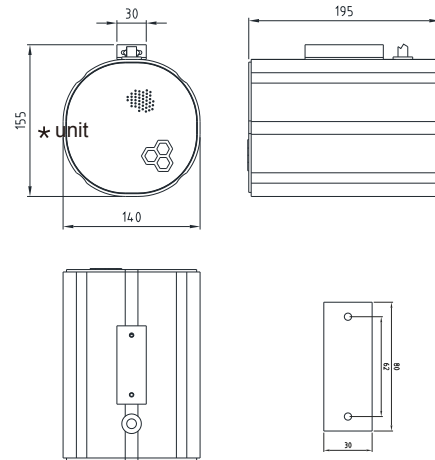

| | |
|-----------------------|----------------------------|
| Rated impedance | 500Ω / 1KΩ / 2 KΩ / 4 KΩ |
| Connector | Fire-resistant cable |
| Dimensions(D x L) | Φ140 × 195 mm |
| Weight | 3.23 Kg |
| Color | White(RAL9003) |
| Material | Aluminum |
| DC Blocking Capacitor | Yes (2.7uF) L-VBM20A/EN(C) |
| | No L-VBM20A/EN |

Frequency Response

Circuit Diagram

Polar Diagram

Three-View Diagram

For more information,
<https://honeywellbuildings.in>
 Call: 1-800-103-0339
 Email: HBT-Indiabuildings@honeywell.com

Honeywell HBT India Buildings
 Unitech Trade Center, 5th Floor, Sector-43,
 Block C, Sushant Lok Phase - I,
 Gurgaon - 122 002