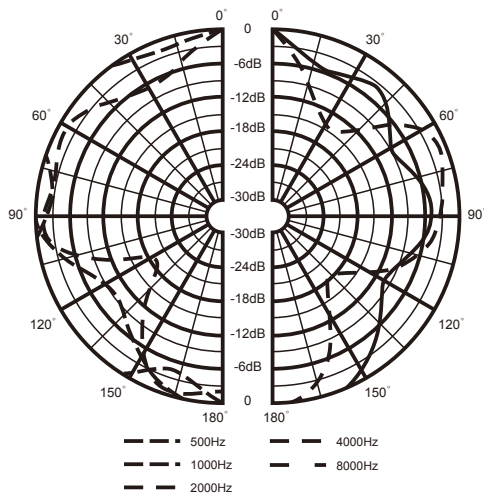

Polar Diagram