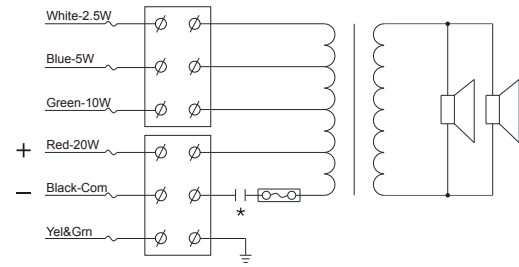

Circuit Diagram