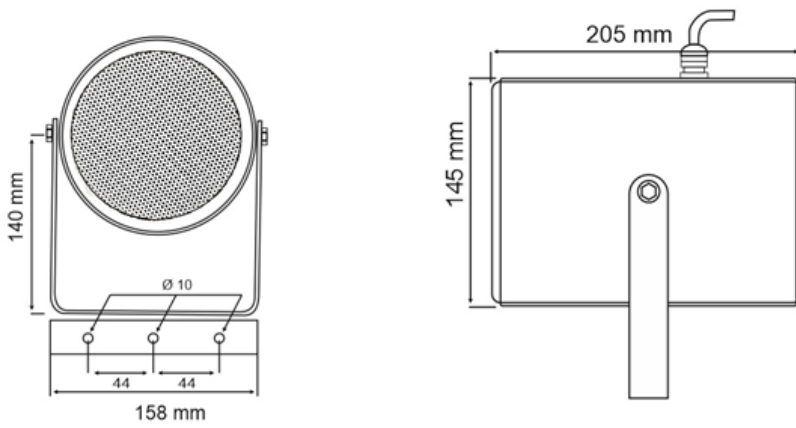

**WATER AND DUST
PROTECTED**

CERTIFICATIONS AND APPROVAL

CE Complied/IP 65

INSTALLATION DETAILS/DIMENSIONS

HN-PBM20A is a bi-directional projection speaker which can be Used to easily adjustable mounting brackets in any Surface to accurately direct the sound beam. It has three power tapings 20/10/5W) with built in 100V transformer.

DIMENSIONS

Circuit Diagram:

TECHNICAL SPECIFICATIONS

SYSTEM PERFORMANCE	
Frequency Range (-10dB)	120Hz – 20KHz
Nominal Dispersion	180°
Rated Impedance	500 Ω/ 1 KΩ/ 2 KΩ/ 4 KΩ
Long-Term Power Handling	20 W (30W peak)
Sensitivity (SPL / 1 W @1m)	92 dB SPL
Maximum SPL @1m	104 dB SPL
Rated Input Voltage	100V
Transformer Taps (100V)	20 W/ 10W/ 5 W
TRANSDUCERS	
Driver Compliment	4.5" (114mm) full-range driver
PHYSIC	
Enclosure	ABS
Environmental	Outdoor uses/IP 65
Connectors	Fire Resistant cable
Suspension/Mounting	U Shape mounting clamp is fixed in loudspeaker and can be mount easily on any wall with 3 holes in clamp.
Dimensions	Length- 205mm Cabinet Dia- 145mm
Colour	White RAL(9003)
Net Weight	(1.7kg)