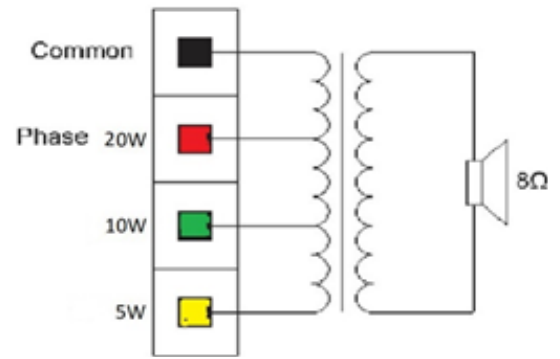

**WATER AND DUST
PROTECTED**

CERTIFICATIONS AND APPROVAL

CE Complied/IP 65

INSTALLATION DETAILS/DIMENSIONS

HN-PBM20A is a bi-directional projection speaker which can be Used to easily adjustable mounting brackets in any Surface to accurately direct the sound beam. It has three power tapings 20/10/5W) with built in 100V transformer.

DIMENSIONS

Circuit Diagram:

TECHNICAL SPECIFICATIONS

SYSTEM PERFORMANCE	
Frequency Range (-10dB)	120Hz – 20KHz
Nominal Dispersion	180°
Rated Impedance	500 Ω/ 1 KΩ/ 2 KΩ/ 4 KΩ
Long-Term Power Handling	20 W (30W peak)
Sensitivity (SPL / 1 W @1m)	92 dB SPL
Maximum SPL @1m	104 dB SPL
Rated Input Voltage	100V
Transformer Taps (100V)	20 W/ 10W/ 5 W
TRANSDUCERS	
Driver Compliment	4.5" (114mm) full-range driver
PHYSIC	
Enclosure	ABS
Environmental	Outdoor uses/IP 65
Connectors	Fire Resistant cable
Suspension/Mounting	U Shape mounting clamp is fixed in loudspeaker and can be mount easily on any wall with 3 holes in clamp.
Dimensions	Length- 205mm Cabinet Dia- 145mm
Colour	White RAL(9003)
Net Weight	(1.7kg)